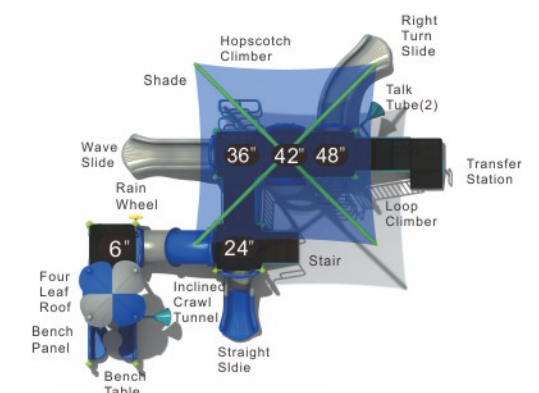

Tangerwood
KP-22026

Age Group: 5-12
Activities: 12
Capacity: 48
Use Zone: 38'-1" x 27'-5"
Fall Height: 5'-6"

Colors

Kiddie City
KP-22027

Age Group: 2-5
Activities: 14
Capacity: 46
Use Zone: 36'-0" x 33'-8"
Fall Height: 4'-0"

Colors