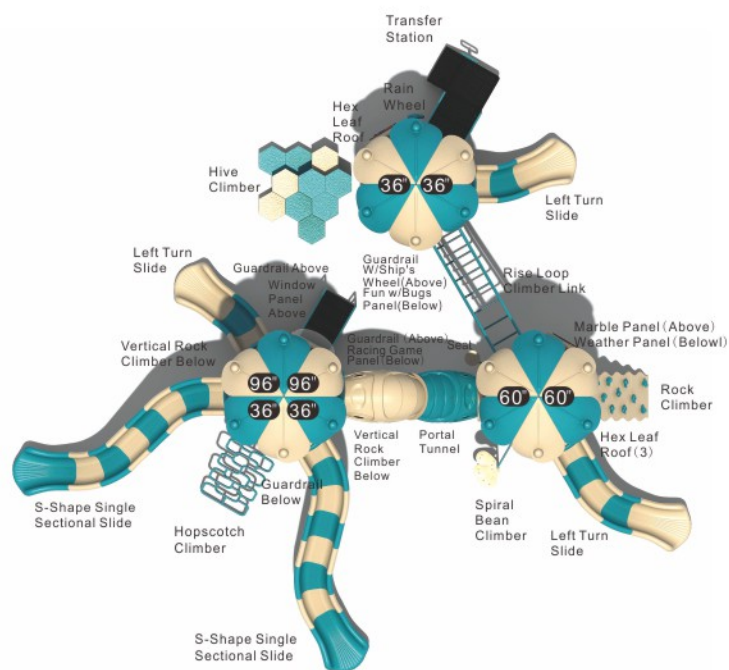

MINIMO

Playgrounds designed with Minimo tend to be a great solution for religious organizations, daycares, multi-family housing, and schools and organizations that want to enhance their facility with a play space. Typically, these playgrounds need to provide lots of activity in a small or medium-sized space, and the cost of purchasing, shipping and installation needs to be very reasonable.