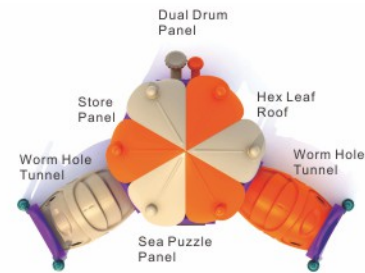

Colors

Rumi Wonderville

TT-22122

Age Group: 2-5
Activities: 5
Capacity: 11~15
Use Zone: 26'-6" x 21'-6"
Fall Height: Ground Level

NEW

Colors