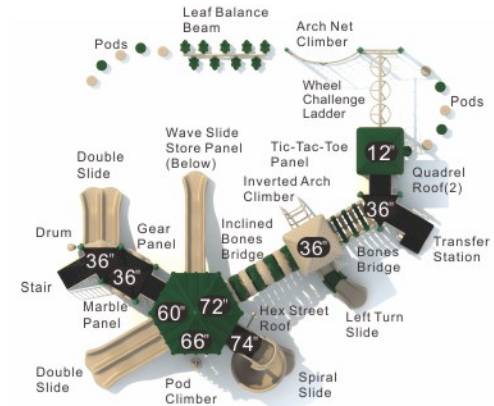

### Colors

**Max Towers**  
**MX-22061**

Age Group: 5-12  
Activities: 29  
Capacity: 110  
Use Zone: 52'-4" x 57'-9"  
Fall Height: 7'-5"

**Colors**

**Catch Me**  
**MX-22062**

Age Group: 5-12  
Activities: 25  
Capacity: 84  
Use Zone: 55'-0" x 42'-10"  
Fall Height: 6'-0"

**Colors**

**Slide Away**  
**MX-22063**

Age Group: 5-12  
Activities: 28  
Capacity: 92  
Use Zone: 49'-6" x 46'-6"  
Fall Height: 7'-9"

**Colors**

**Climb n Challenge**  
**MX-22064**

Age Group: 5-12  
Activities: 18  
Capacity: 74  
Use Zone: 50'-2" x 42'-11"  
Fall Height: 8'-2"