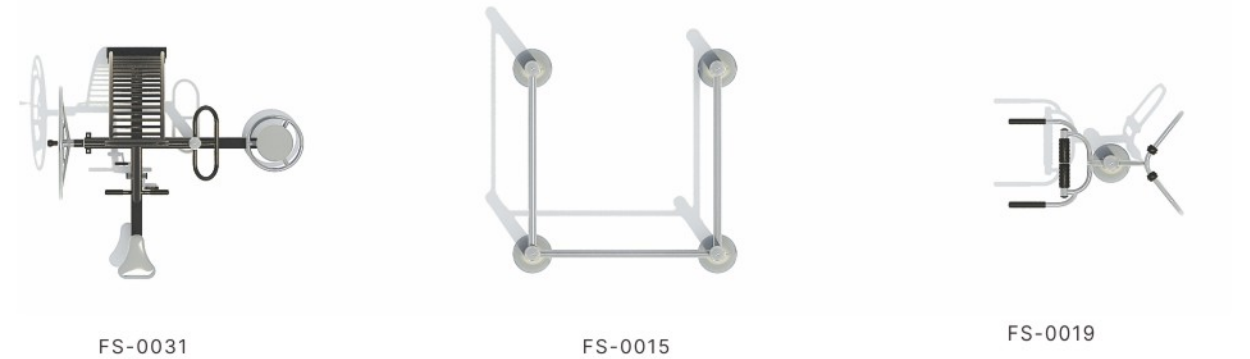

FS-0031

FS-0015

FS-0019