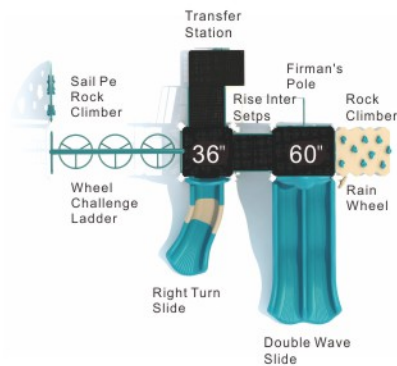

**Slideburg
KP-22034**

Age Group: 2-12
Activities: 9
Capacity: 44
Use Zone: 30'-10" x 28'-6"
Fall Height: 5'-0"

Colors

**Big Buddy
KP-22036**

Age Group: 2-12
Activities: 7
Capacity: 26
Use Zone: 28'-7" x 23'-4"
Fall Height: 5'-0"

Colors

**Fun Size
KP-22035**

Age Group: 5-12
Activities: 7
Capacity: 30
Use Zone: 31'-10" x 29'-0"
Fall Height: 7'-9"

Colors

**Pint Play
KP-22037**

Age Group: 2-5
Activities: 6
Capacity: 10~15
Use Zone: 25'-3" x 19'-4"
Fall Height: 3'-0"

Colors