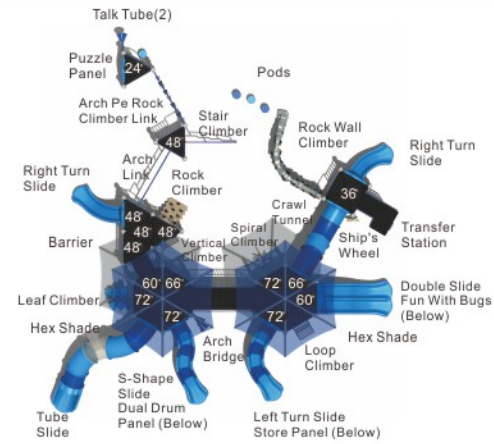

### Colors

**Max Towers**  
**MX-22061**

Age Group: 5-12  
Activities: 29  
Capacity: 110  
Use Zone: 52'-4" x 57'-9"  
Fall Height: 7'-5"

**Colors**

**Catch Me**  
**MX-22062**

Age Group: 5-12  
Activities: 25  
Capacity: 84  
Use Zone: 55'-0" x 42'-10"  
Fall Height: 6'-0"