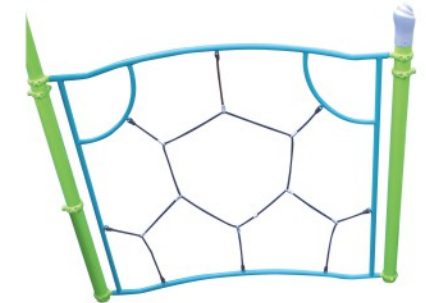

**Free Standing Zig-Zag D-Shape Ladder**  
**FS-HL1011**

Age Group: 5-12  
Capacity: 3~5  
Use Zone: 20'-3" x 17'-3"  
Fall Height: 8'-2"

**29' Pyramid Net Climber**  
**FS-PN1001**

Age Group: 5-12  
Capacity: 21~25  
Use Zone: 41'-2" x 41'-2"  
Fall Height: 6'-0"

**14' Pyramid Net Climber**  
**FS-PN1002**

Age Group: 5-12  
Capacity: 16~20  
Use Zone: 25'-11" x 25'-11"  
Fall Height: 6'-0"

**Spider Web Climber**  
**FS-20643**

Age Group: 5-12  
Capacity: 3~5  
Use Zone: 21'-3" x 12'-4"  
Fall Height: 10'-0"