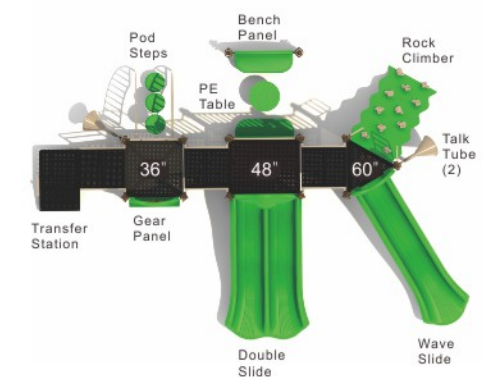

Round About

KP-22030

Age Group: 5-12
Activities: 9
Capacity: 38
Use Zone: 36'-2" x 32'-4"
Fall Height: 5'-0"

Colors

Vin's Vacation

KP-22031

Age Group: 2-12
Activities: 9
Capacity: 40
Use Zone: 34'-9" x 27'-2"
Fall Height: 5'-0"

Colors