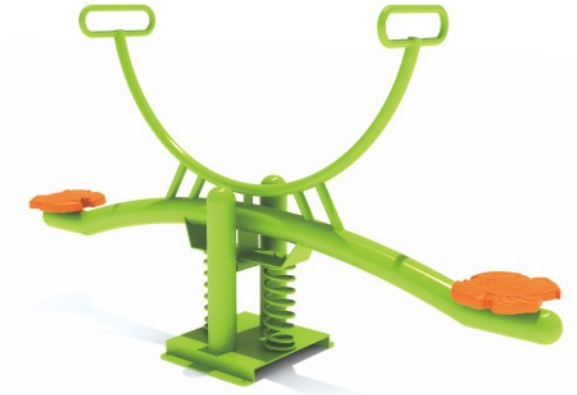

**Sigmund Shark Rider SR-2221**

Age Group: 2-5  
Capacity: 1  
Use Zone: 15'-0" x 13'-4"  
Fall Height: 2'-0"

**Pony Pony Rider SR-2222**

Age Group: 2-5  
Capacity: 1  
Use Zone: 14'-4" x 13'-4"  
Fall Height: 2'-0"

**Alan Elephant Rider SR-2223**

Age Group: 2-5  
Capacity: 1  
Use Zone: 14'-4" x 13'-5"  
Fall Height: 2'-0"

**Rugged Tractor Rider SR-2224**

Age Group: 2-5  
Capacity: 1  
Use Zone: 14'-4" x 13'-4"  
Fall Height: 2'-0"

## SPRING RIDERS

**Triple Rocker Spring Rider SR-2016**

Age Group: 2-12  
Capacity: 3  
Use Zone: 15'-6" x 15'-6"  
Fall Height: 1'-8"

**Standing Arch Seesaw SR-2014**

Age Group: 2-12  
Capacity: 2  
Use Zone: 20'-7" x 13'-11"  
Fall Height: 1'-8"