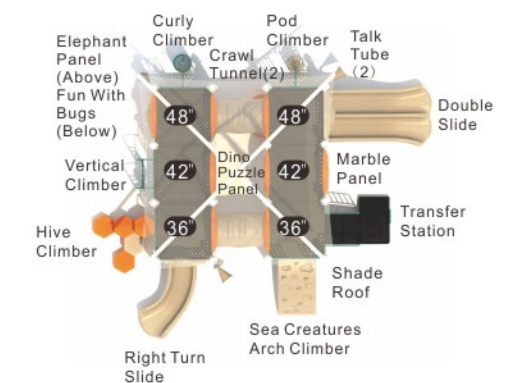

**Double-Double
MX-22071**

Age Group: 5-12
Activities: 11
Capacity: 58
Use Zone: 37'-11" x 44'-9"
Fall Height: 7'-9"

Colors

**In the Shade
MX-22072**

Age Group: 2-12
Activities: 15
Capacity: 58
Use Zone: 35'-10" x 32'-1"
Fall Height: 4'-0"

Colors