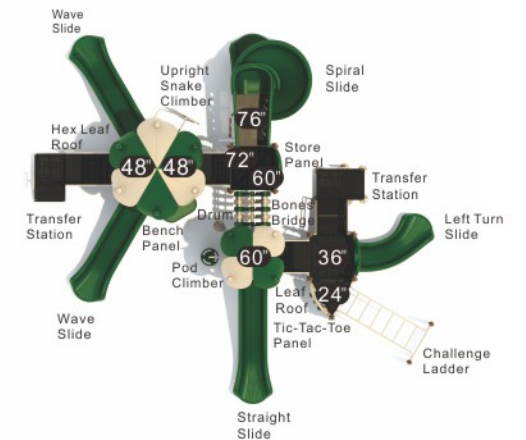

Marley's Place
KP-22018

Age Group: 5-12
Activities: 13
Capacity: 34~38
Use Zone: 40'-3" x 37'-6"
Fall Height: 6'-0"

Colors

Cabana Cove
KP-22019

Age Group: 5-12
Activities: 13
Capacity: 62
Use Zone: 39'-5" x 38'-2"
Fall Height: 7'-0"

Colors