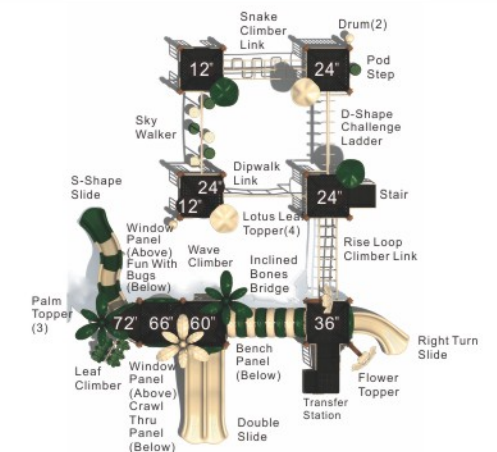

Slide Away
MX-22063

Age Group: 5-12
Activities: 28
Capacity: 92
Use Zone: 49'-6" x 46'-6"
Fall Height: 7'-9"

Colors

Climb n Challenge
MX-22064

Age Group: 5-12
Activities: 18
Capacity: 74
Use Zone: 50'-2" x 42'-11"
Fall Height: 8'-2"

Colors