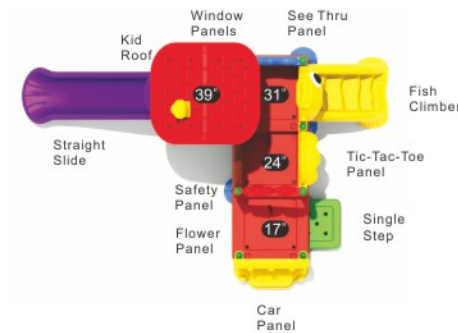

**Color as shown**

**Magic Motor**

**CD-04**

Age Group: 2-5  
 Capacity: 20  
 Use Zone: 27'-10" x 21'-10"  
 Fall Height: 3'-3"

**Color as shown**

**The Octopod**

**CD-02**

Age Group: 2-5  
 Capacity: 10  
 Use Zone: 24'-4" x 15'-3"  
 Fall Height: 2'-7"