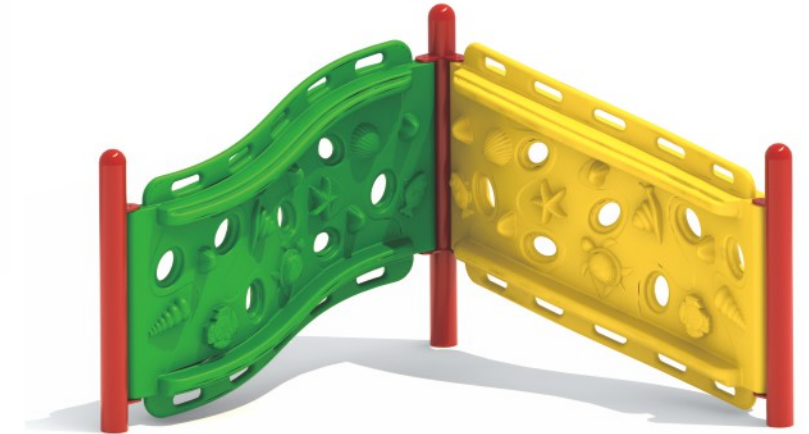

OCEAN CLIMBERS

Ocean Wave RC-1809

Age Group: 5-12
Capacity: 3~5
Use Zone: 18'-6" x 13'-4"
Fall Height: 8'-5"

Ocean Peak RC-1810

Age Group: 5-12
Capacity: 6~10
Use Zone: 19'-5" x 19'-5"
Fall Height: 5'-11"