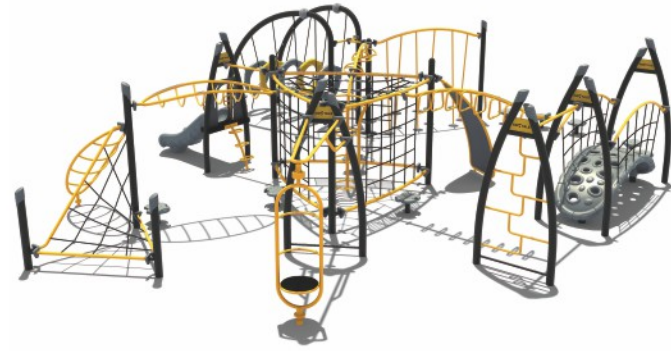

Grande Junction

NX-22051

Age Group: 5-12
Activities: 24
Capacity: 46
Use Zone: 50'-10" x 47'-8"
Fall Height: 7'-3"

Colors