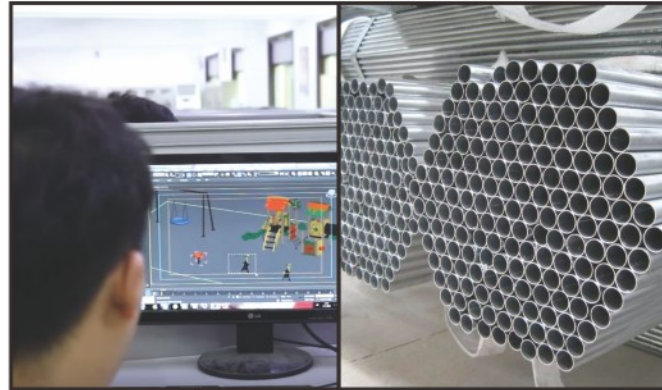

### Design and Raw Materials

Every story has a beginning. The product quality story begins with a measured and thoughtful design. A team of highly talented and experienced playground designers will transform your ideas into functional pieces of play. Once designed, using our stringent standards, we source the highest quality steel, weld wire, composite plastic resin, and HDPE resin for a long-lasting and low-maintenance playground.