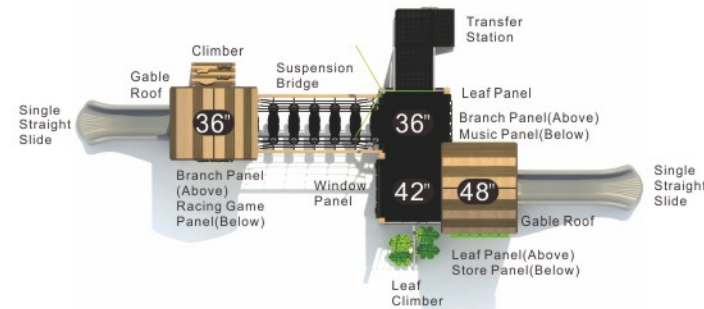

**Allegheny
EW-22142**

Age Group: 2-12
Activities: 9
Capacity: 21~25
Use Zone: 42'-11" x 26'-6"
Fall Height: 4'-0"

Colors