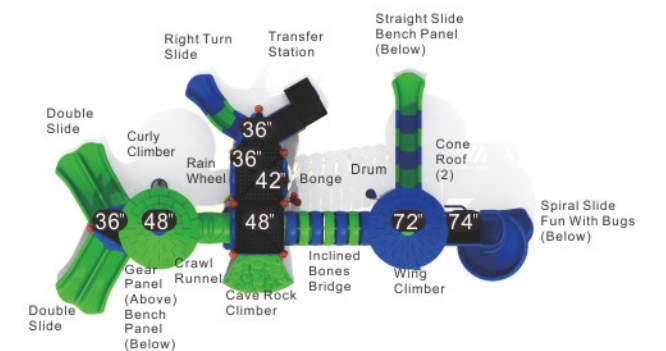

Lily Pad Playtime

MX-22067

Age Group: 2-12
Activities: 14
Capacity: 62
Use Zone: 50'-10" x 40'-4"
Fall Height: 6'-0"

Colors

Twin Tops

MX-22068

Age Group: 2-12
Activities: 18
Capacity: 68
Use Zone: 50'-6" x 32'-2"
Fall Height: 6'-2"

Colors