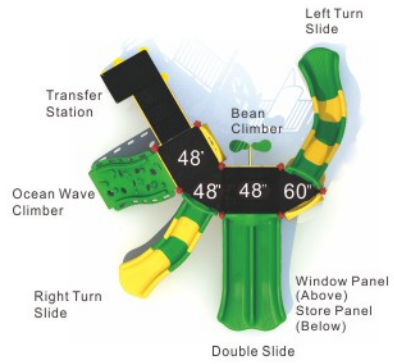

**Slideburg
KP-22034**

Age Group: 2-12
Activities: 9
Capacity: 44
Use Zone: 30'-10" x 28'-6"
Fall Height: 5'-0"

Colors

**Big Buddy
KP-22036**

Age Group: 2-12
Activities: 7
Capacity: 26
Use Zone: 28'-7" x 23'-4"
Fall Height: 5'-0"

Colors

**Fun Size
KP-22035**

Age Group: 5-12
Activities: 7
Capacity: 30
Use Zone: 31'-10" x 29'-0"
Fall Height: 7'-9"

Colors

**Pint Play
KP-22037**

Age Group: 2-5
Activities: 6
Capacity: 10~15
Use Zone: 25'-3" x 19'-4"
Fall Height: 3'-0"

Colors