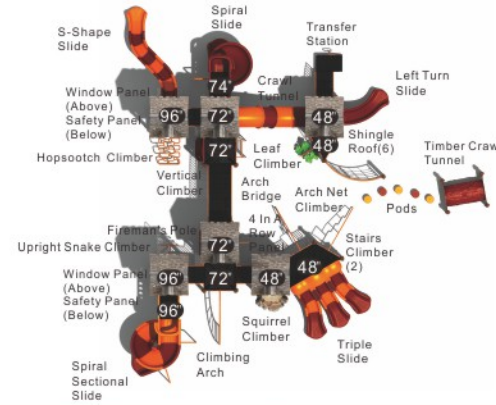

Fort Adventure

KC-22098

Age Group: 5-12
Activities: 31
Capacity: 134
Use Zone: 61'-2" x 59'-4"
Fall Height: 8'-0"

Colors

Frontier Fun

KC-22099

Age Group: 2-12
Activities: 18
Capacity: 70
Use Zone: 46'-8" x 43'-11"
Fall Height: 7'-5"

Colors