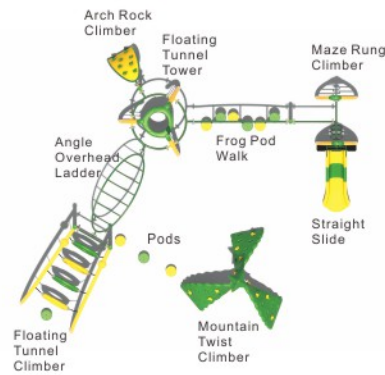

Frog Pond
NX-22055

Age Group: 5-12
Activities: 12
Capacity: 40
Use Zone: 40'-10" x 39'-2"
Fall Height: 7'-3"

Colors

Magpie
NX-22056

Age Group: 5-12
Activities: 7
Capacity: 24
Use Zone: 48'-10" x 40'-3"
Fall Height: 7'-3"