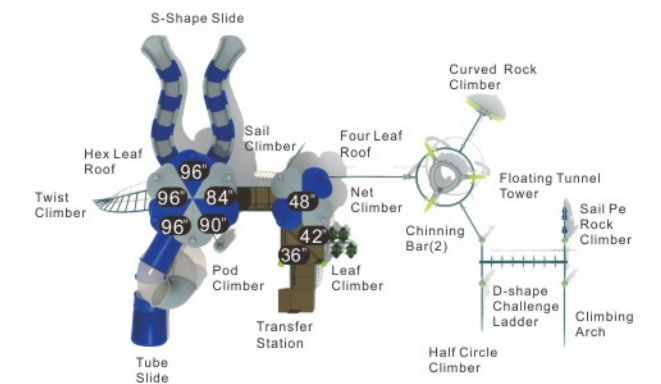

Get Around

MX-22065

Age Group: 5-12
Activities: 21
Capacity: 78
Use Zone: 57'-2" x 40'-4"
Fall Height: 6'-0"

Colors

**Tulsa Public Schools
Tulsa Oklahoma**

A Day of Play

MX-22066

Age Group: 5-12
Activities: 16
Capacity: 80
Use Zone: 55'-10" x 45'-0"
Fall Height: 8'-2"

Colors