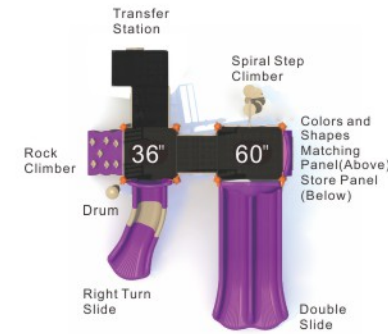

**Slideburg
KP-22034**

Age Group: 2-12
Activities: 9
Capacity: 44
Use Zone: 30'-10" x 28'-6"
Fall Height: 5'-0"

Colors

**Big Buddy
KP-22036**

Age Group: 2-12
Activities: 7
Capacity: 26
Use Zone: 28'-7" x 23'-4"
Fall Height: 5'-0"

Colors

**Fun Size
KP-22035**

Age Group: 5-12
Activities: 7
Capacity: 30
Use Zone: 31'-10" x 29'-0"
Fall Height: 7'-9"

Colors

**Pint Play
KP-22037**

Age Group: 2-5
Activities: 6
Capacity: 10~15
Use Zone: 25'-3" x 19'-4"
Fall Height: 3'-0"

Colors