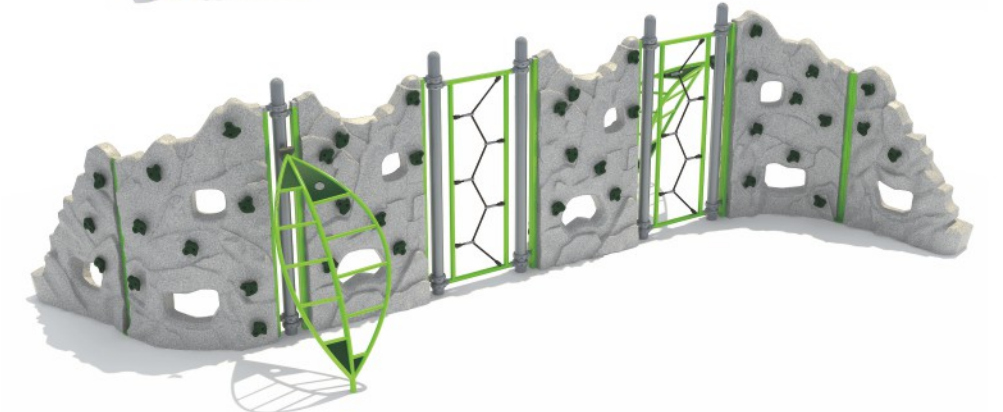

**Denali
RC-1807**
Age Group: 5-12
Capacity: 30~34
Use Zone: 39'-4" x 25'-11"
Fall Height: 7'-5"