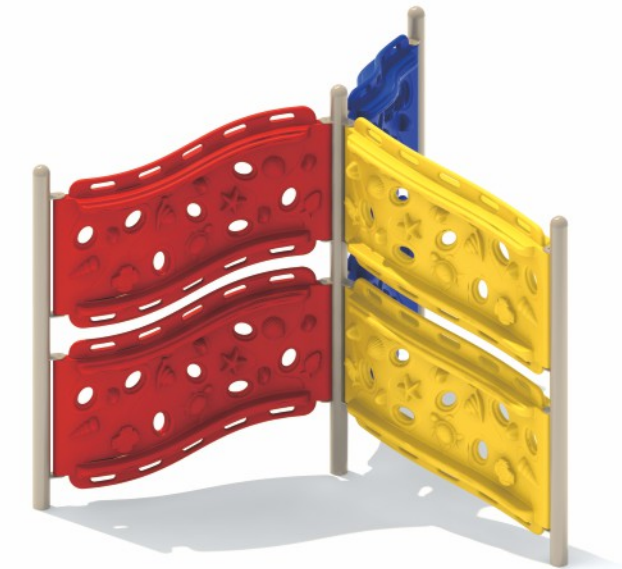

Triple Wave RC-1812

Age Group: 5-12
Capacity: 16~20
Use Zone: 23'-11" x 22'-6"
Fall Height: 8'-6"