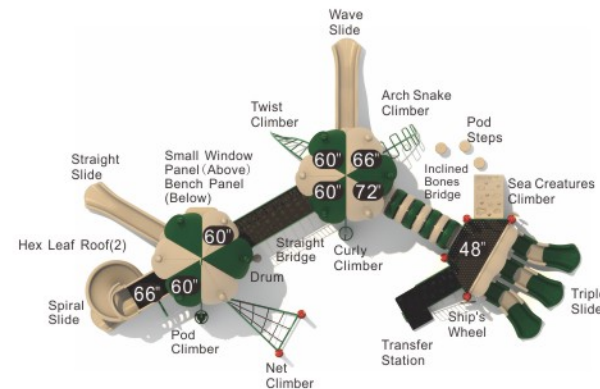

**Colors**

**Get Around**

**MX-22065**

Age Group: 5-12  
 Activities: 21  
 Capacity: 78  
 Use Zone: 57'-2" x 40'-4"  
 Fall Height: 6'-0"

**Colors**

**Tulsa Public Schools  
 Tulsa Oklahoma**

**A Day of Play**