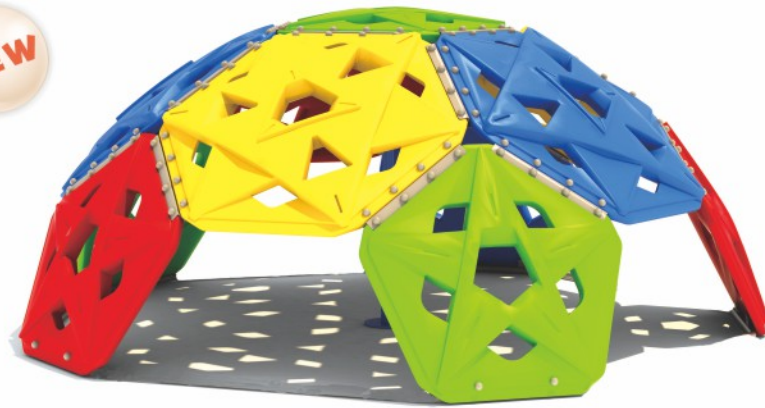

MISC CLIMBERS

Space Station Climber FS-2203

Age Group: 5-12
Capacity: 13~15
Use Zone: 23'-2" x 23'-2"
Fall Height: 4'-8"

Honey Comb Arch Climber FS-32382

Age Group: 2-12
Capacity: 3~5
Use Zone: 18'-11" x 16'-0"
Fall Height: 4'-0"