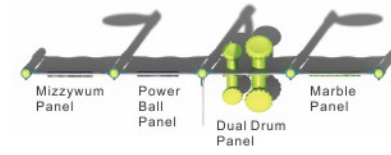

Archies Awesome Arch Wall

TT-22121

Age Group: 2-5
Activities: 5
Capacity: 4~8
Use Zone: 33'-7" x 16'-8"
Fall Height: Ground Level

NEW

Colors

Wynter's Fun Wall

TT-22124

Age Group: 2-5
Activities: 5
Capacity: 11~15
Use Zone: 24'-7" x 14'-6"
Fall Height: Ground Level

NEW

Colors

Rumi Wonderville

TT-22122

Age Group: 2-5
Activities: 5
Capacity: 11~15
Use Zone: 26'-6" x 21'-6"
Fall Height: Ground Level

NEW

Colors

The Merry-Go-Rumble

TT-22125

Age Group: 6-23 months
Activities: 5
Capacity: 14
Use Zone: 19'-5" x 19'-7"
Fall Height: Ground Level

Colors