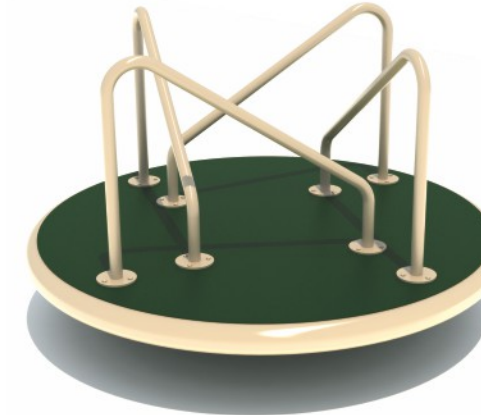

Age Group: 2-12  
Capacity: 4~8  
Use Zone: 23'-8" x 23'-8"  
Fall Height: 1'-0"

**Stand & Spin**  
**FS-1605**

Age Group: 5-12  
Use Zone: 13'-1" x 13'-1"  
Fall Height: 1'-0"

**Rocket Spinner**  
**FS-1803**

Age Group: 5-12  
Use Zone: 13'-1" x 13'-1"  
Fall Height: 1'-0"

**Hurricane Spinner**  
**FS-1603**

Age Group: 5-12  
Use Zone: 17'-5" x 17'-5"  
Fall Height: 6'-10"

**Maze Go Round**  
**FS-1810**

Age Group: 2-12  
Capacity: 4~8  
Use Zone: 23'-3" x 23'-3"  
Fall Height: 1'-0"