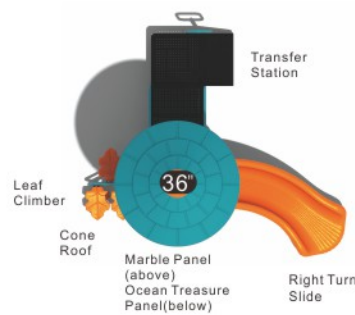

Colors

Micro Malek
KP-22039

Age Group: 2-5
Activities: 4
Capacity: 6~10
Use Zone: 22'-9" x 21'-3"
Fall Height: 3'-0"

Colors