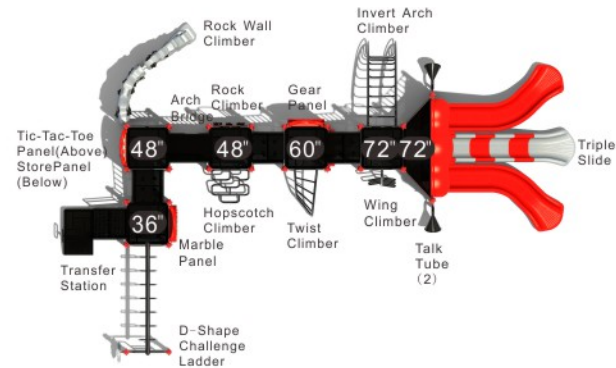

**Triple Play
KP-22014**

Age Group: 5-12
Activities: 19
Capacity: 70
Use Zone: 48'-11" x 35'-10"
Fall Height: 8'-2"

Colors

**Time Tunnels
KP-22015**

Age Group: 5-12
Activities: 13
Capacity: 62
Use Zone: 47'-2" x 42'
Fall Height: 8'-0"

Colors