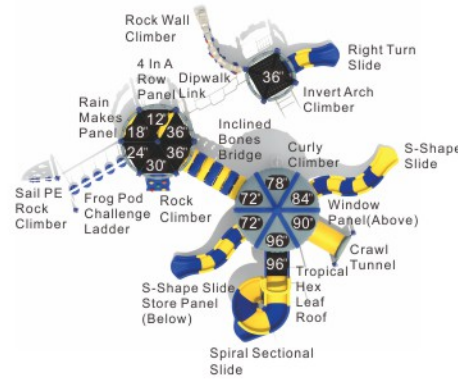

Le Chateau of Fun

KC-22096

Age Group: 5-12
Activities: 17
Capacity: 64
Use Zone: 53'-8" x 44'-11"
Fall Height: 8'-0"

Colors

The Squires Keep

KC-22097

Age Group: 2-5
Activities: 6
Capacity: 30
Use Zone: 34'-8" x 28'-11"
Fall Height: 4'-0"

Colors