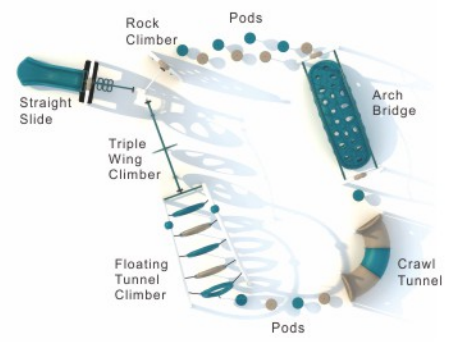

**Kuala Quest
NX-22053**

Age Group: 5-12
Activities: 49
Capacity: 44
Use Zone: 47'-2" x 37'-2"
Fall Height: 7'-3"

Colors

**Chipmunk
NX-22054**

Age Group: 5-12
Activities: 20
Capacity: 36
Use Zone: 48'-42" x 41'-4"
Fall Height: 7'-3"

Colors