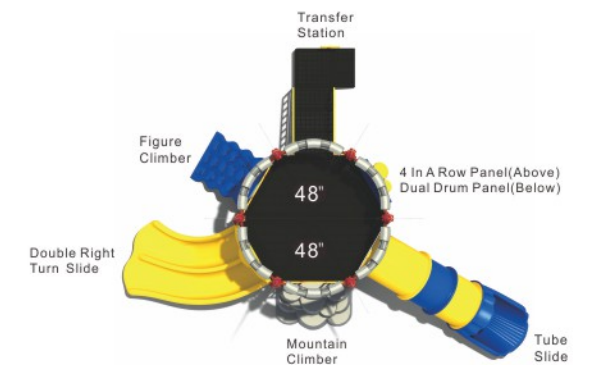

**Colors**

**The Squires Keep**

**KC-22097**

Age Group: 2-5  
 Activities: 6  
 Capacity: 30  
 Use Zone: 34'-8" x 28'-11"  
 Fall Height: 4'-0"

**Colors**

**Fort Adventure**

**KC-22098**

Age Group: 5-12  
 Activities: 31  
 Capacity: 134  
 Use Zone: 61'-2" x 59'-4"  
 Fall Height: 8'-0"