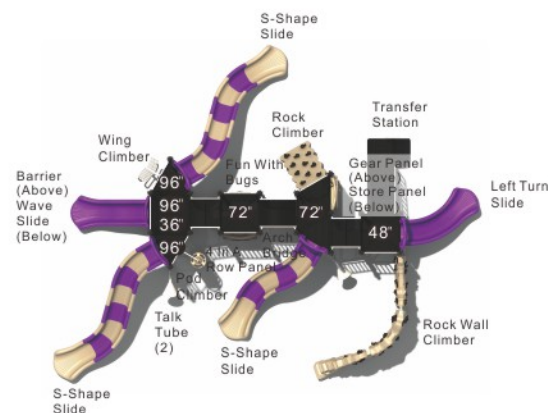

Slide in Time

KP-22012

Age Group: 5-12
Activities: 19
Capacity: 70
Use Zone: 47'-8" x 41'-10"
Fall Height: 8'-0"

Colors

Triple Fun

KP-22013

Age Group: 5-12
Activities: 15
Capacity: 68
Use Zone: 39'-8" x 40'-2"
Fall Height: 8'-2"

Colors