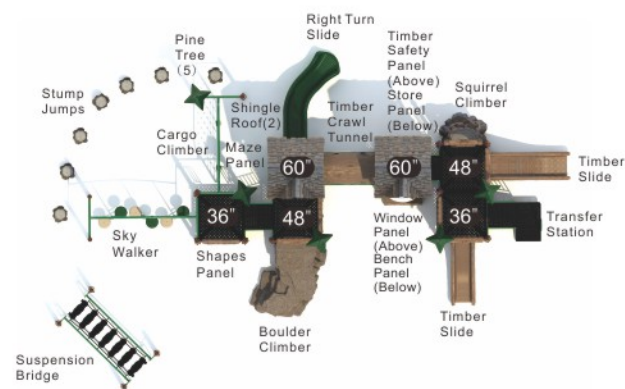

THEME PLAY

Many organizations like park and recreation districts, city councils, Landscape Architects, and even some school districts desire a play space that stands out from the other local playgrounds. You are looking for something that will attract families and create a community play space that will create cherished memories.

Seneca NL-22090

Age Group: 5-12
Activities: 24
Capacity: 90
Use Zone: 54'-8" x 40'-10"
Fall Height: 7'-0"

Colors

Theme Play playgrounds furnish themed based play components that give you the opportunity to create a playground that mimics a castle, a sailing ship, a wild west fort or a space station. With its large supports, broad platforms and a wide spectrum of colors to choose from, a Theme Play playground can be the focal point of your family park. Based on Maximo, this system can handle end-user volumes without constricting the excitement and enthusiasm found in the flow of play. The time-tested reliability of the materials sourced for and combined with the skilled craftsmanship at the factory, produces equipment that is durable and requires less maintenance over time, so that your play space remains fun, inviting and open to the public.

Theme Play playgrounds are artistically crafted with your choice of 5.0" OD galvanized steel or aluminum support posts which are, along with all of the steel

handrails, barriers, gates, and climbers, coated with a baked-on polyester powder coat finish for a lifetime of protection against the elements. All steel decking and stairs are encased in a long-lasting PVC coating. The three-dimensional plastic slides, panels, roofs, and climbers are rotationally molded using virgin compounded resins that feature greater UV breakdown resistance over dry blended resins. The HDPE sheet plastic climbers and activities are specifically manufactured at the factory for high-quality control and not purchased from a supplier.