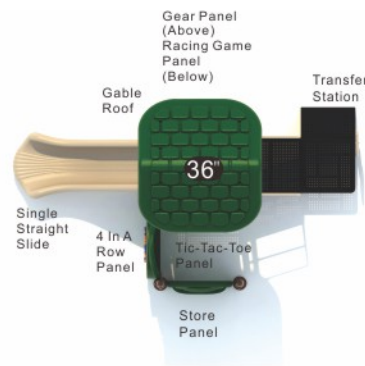

**Slideburg
KP-22034**

Age Group: 2-12
Activities: 9
Capacity: 44
Use Zone: 30'-10" x 28'-6"
Fall Height: 5'-0"

Colors

**Big Buddy
KP-22036**

Age Group: 2-12
Activities: 7
Capacity: 26
Use Zone: 28'-7" x 23'-4"
Fall Height: 5'-0"

Colors

**Fun Size
KP-22035**

Age Group: 5-12
Activities: 7
Capacity: 30
Use Zone: 31'-10" x 29'-0"
Fall Height: 7'-9"

Colors

**Pint Play
KP-22037**

Age Group: 2-5
Activities: 6
Capacity: 10~15
Use Zone: 25'-3" x 19'-4"
Fall Height: 3'-0"

Colors