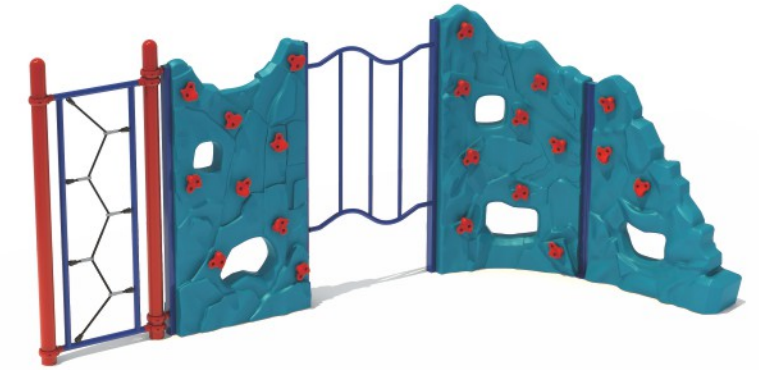

# SWINGS

**Big Bend Swing**  
**BSF-500801**  
 Age Group: 5-12  
 Capacity: 4  
 Use Zone: 32'-0"×25'-10"  
 Fall Height: 8'-0"

**Kanga Swing Seat with chain Sets**  
**SS-0020**

**UFO Swing and Cable Rope Set**  
**SS-0008**

**Adirondack  
RC-1803**  
Age Group: 5-12  
Capacity: 20~24  
Use Zone: 31'-5" x 26'-3"  
Fall Height: 7'-5"

**Glacier  
RC-1802**  
Age Group: 5-12  
Capacity: 16~20  
Use Zone: 29'-1" x 19'-6"  
Fall Height: 7'-5"