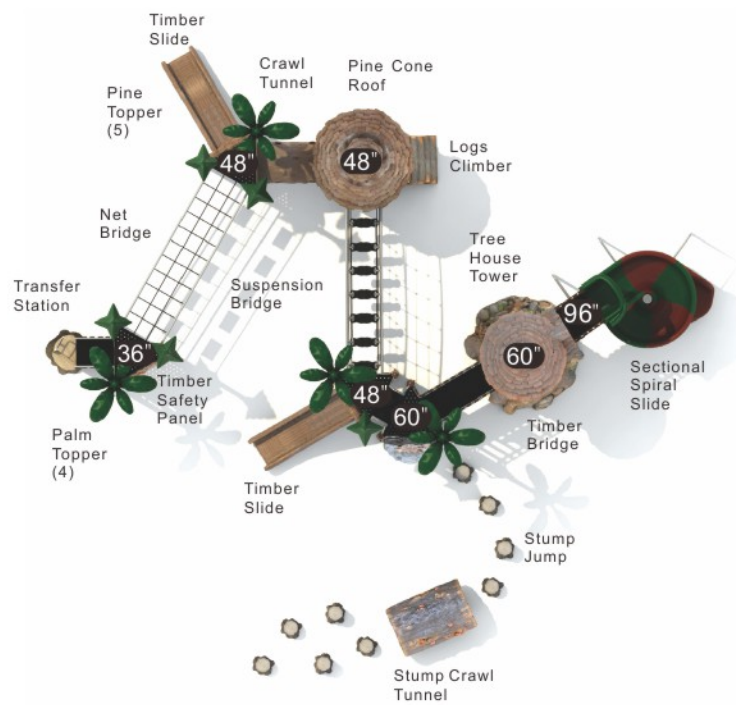

TREE HOUSE

Progressive organizations like park and recreation districts, city councils, Landscape Architects, and even some school districts are seeking a unique play space that stands out from the other local playgrounds. You are looking for something that will attract families and create a community play space that will create cherished memories.

Neverland RN-22001

Age Group: 5-12
Activities: 20
Capacity: 74~79
Use Zone: 59'-0" x 50'-9"
Fall Height: 8'-0"

Colors

TreeHouse playgrounds bring the forest to your playground with natural and life-like, themed based play components that allow you to create a playground that takes on the appearance of a wild forest. With its large supports, broad platforms and a natural color palette to choose from, a TreeHouse playground can be the focal point of your family park. This system is designed to handle large end user volumes without constricting the excitement and enthusiasm found in the flow of play. The time-tested reliability of the materials sourced for and combined with the skilled craftsmanship at the factory, produces equipment that is durable and requires less maintenance over time, so that your play space remains fun, inviting and open to the public.

TreeHouse playgrounds are artistically crafted with your choice of 5.0" OD galvanized steel or aluminum support posts which are coated with a baked-on

polyester powder coat finish for a lifetime of protection against the elements. All handrails, gates and barriers are fabricated with stainless steel tubing. All steel decking and stairs are encased in a long-lasting PVC coating.

The realistic treehouse, panels, climbers and roofs are environmentally friendly high-molecular carbon fiber materials. The three-dimensional plastic slides and toppers are rotationally molded using virgin compounded resins that feature greater UV breakdown resistance over dry blended resins. The HDPE sheet plastic climbers and activities are specifically manufactured at the factory for high-quality control and not purchased from a supplier.