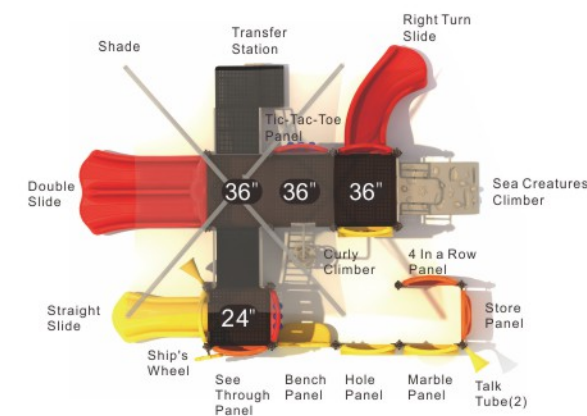

**Flowerville
KP-22022**

Age Group: 2-5
Activities: 14
Capacity: 40
Use Zone: 33'-1" x 27'-5"
Fall Height: 3'-0"

Colors

**Pleasantville
KP-22023**

Age Group: 2-5
Activities: 17
Capacity: 44
Use Zone: 33'-5" x 29'-6"
Fall Height: 3'-0"

Colors