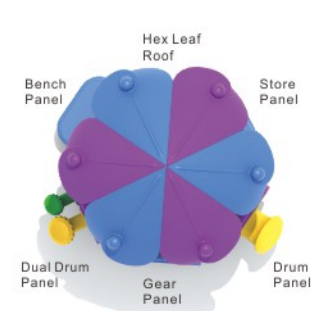

**NEW**

**Colors**

**Rumi Wonderville**

**TT-22122**

Age Group: 2-5  
 Activities: 5  
 Capacity: 11~15  
 Use Zone: 26'-6" x 21'-6"  
 Fall Height: Ground Level

**NEW**

**Colors**

**The Merry-Go-Rumble**