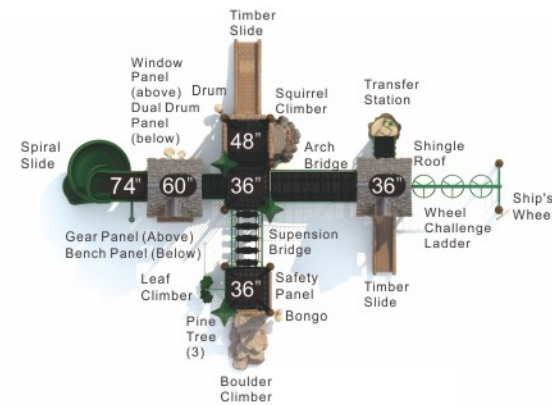

Sierra Nevada
NL-22091

Age Group: 5-12
Activities: 16
Capacity: 78
Use Zone: 51'-2" x 41'-4"
Fall Height: 7'-9"

Colors

Boise
NL-22092

Age Group: 2-12
Activities: 11
Capacity: 42
Use Zone: 36'-10" x 25'-10"
Fall Height: 5'-0"

Colors