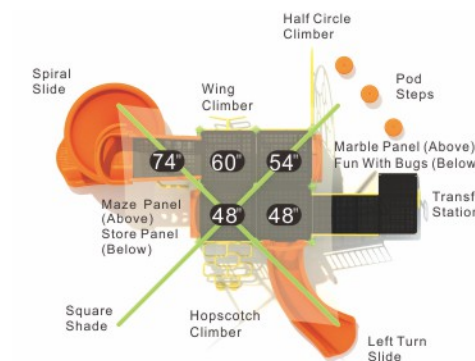

**Color Carnival
KP-22024**

Age Group: 2-12
Activities: 12
Capacity: 40
Use Zone: 36'-0" x 28'-10"
Fall Height: 5'-0"

Colors

**Spring Day
KP-22025**

Age Group: 2-12
Activities: 12
Capacity: 46
Use Zone: 32'-4" x 29'
Fall Height: 6'-2"

Colors