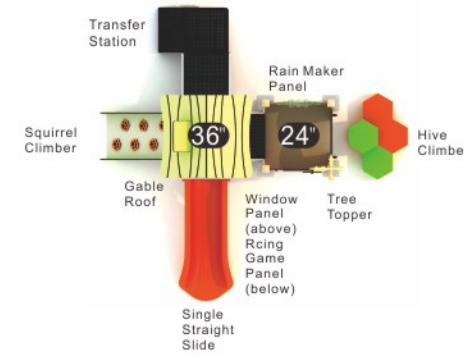

**Allegheny
EW-22142**

Age Group: 2-12
Activities: 9
Capacity: 21~25
Use Zone: 42'-11" x 26'-6"
Fall Height: 4'-0"

Colors