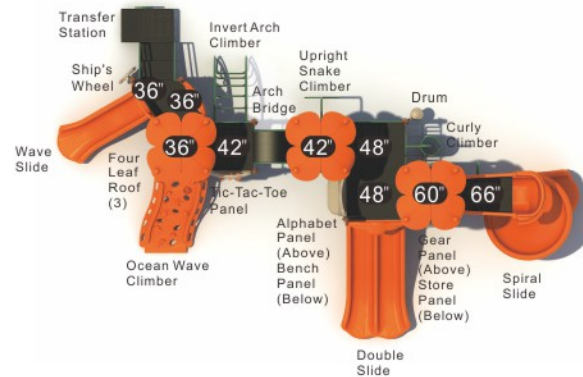

**Boom Town
KP-22020**

Age Group: 2-12
Activities: 15
Capacity: 60
Use Zone: 44'-11" x 32'-11"
Fall Height: 5'-6"

Colors

**Long Adventure
KP-22021**

Age Group: 5-12
Activities: 12
Capacity: 36~40
Use Zone: 52'-8" x 32'-8"
Fall Height: 8'-2"

Colors