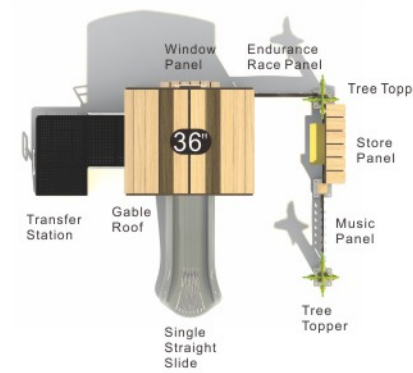

**Allegheny
EW-22142**

Age Group: 2-12
Activities: 9
Capacity: 21~25
Use Zone: 42'-11" x 26'-6"
Fall Height: 4'-0"

Colors

**Little Buena Vista
EW-22143**

Age Group: 2-5
Activities: 5
Capacity: 16~20
Use Zone: 26'-6" x 25'-3"
Fall Height: 3'-0"

Colors

**Mini Cascades
EW-22144**

Age Group: 2-5
Activities: 4
Capacity: 6~10
Use Zone: 25'-4" x 21'-10"
Fall Height: 3'-0"

Colors