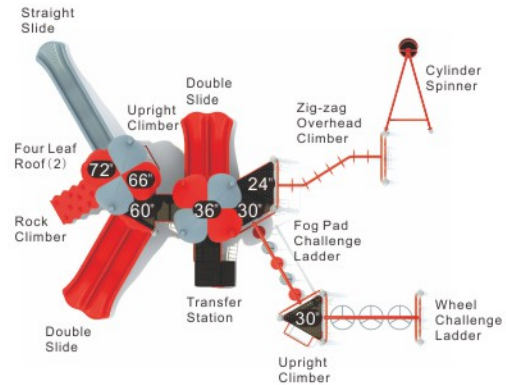

**Double-Double
MX-22071**

Age Group: 5-12
Activities: 11
Capacity: 58
Use Zone: 37'-11" x 44'-9"
Fall Height: 7'-9"

Colors

**In the Shade
MX-22072**

Age Group: 2-12
Activities: 15
Capacity: 58
Use Zone: 35'-10" x 32'-1"
Fall Height: 4'-0"

Colors