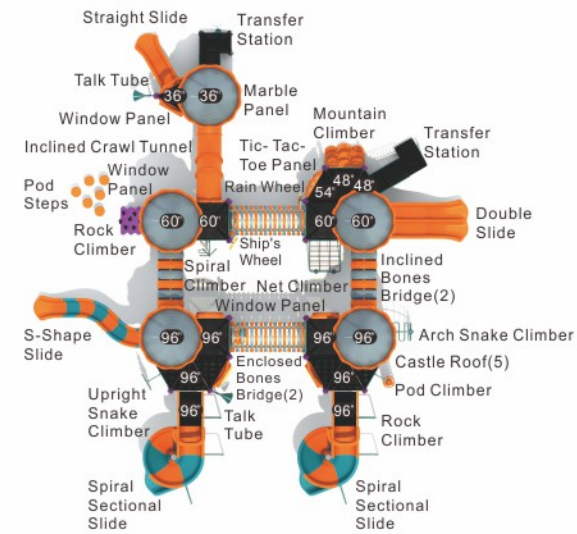

#### Colors

**Castle WOW!**

**KC-22095**

Age Group: 5-12  
 Activities: 38  
 Capacity: 134  
 Use Zone: 59'-2" x 59'-6"  
 Fall Height: 8'-0"

**Colors**

**Le Chateau of Fun**

**KC-22096**

Age Group: 5-12  
 Activities: 17  
 Capacity: 64  
 Use Zone: 53'-8" x 44'-11"  
 Fall Height: 8'-0"