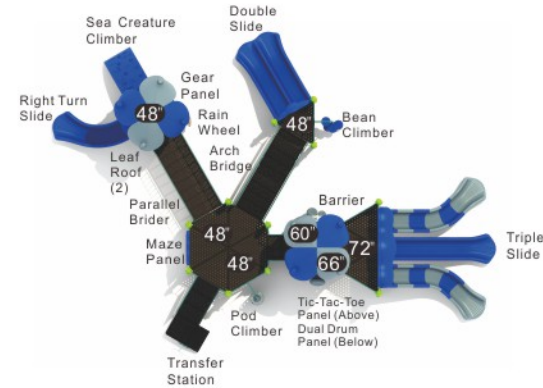

Lily Pad Playtime

MX-22067

Age Group: 2-12
Activities: 14
Capacity: 62
Use Zone: 50'-10" x 40'-4"
Fall Height: 6'-0"

Colors