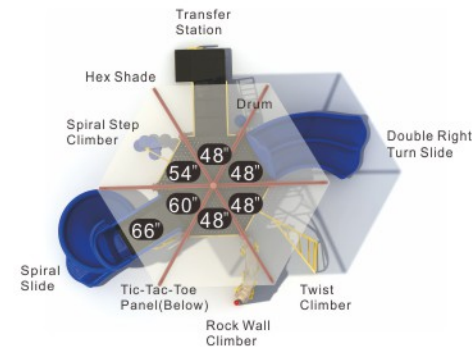

The Spiral Tower

MX-22075

Age Group: 5-12

Activities: 7

Capacity: 32

Use Zone: 33'-5" x 29'-1"

Fall Height: 7'-5"

Colors