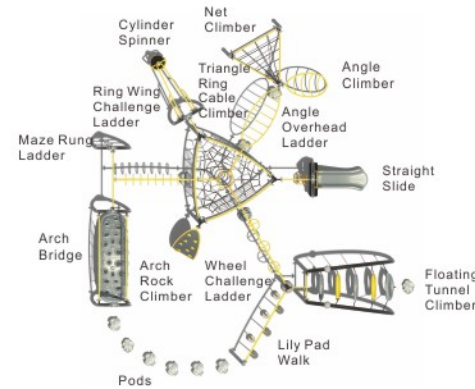

Grande Junction

NX-22051

Age Group: 5-12
Activities: 24
Capacity: 46
Use Zone: 50'-10" x 47'-8"
Fall Height: 7'-3"

Colors