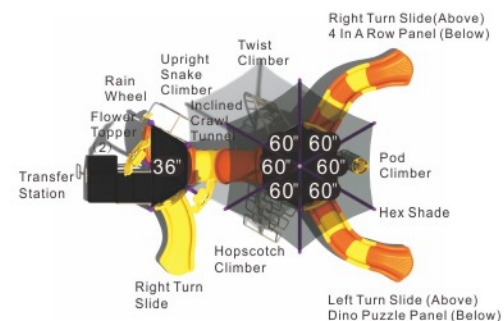

**Color Carnival
KP-22024**

Age Group: 2-12
Activities: 12
Capacity: 40
Use Zone: 36'-0" x 28'-10"
Fall Height: 5'-0"

Colors

**Spring Day
KP-22025**

Age Group: 2-12
Activities: 12
Capacity: 46
Use Zone: 32'-4" x 29'
Fall Height: 6'-2"

Colors