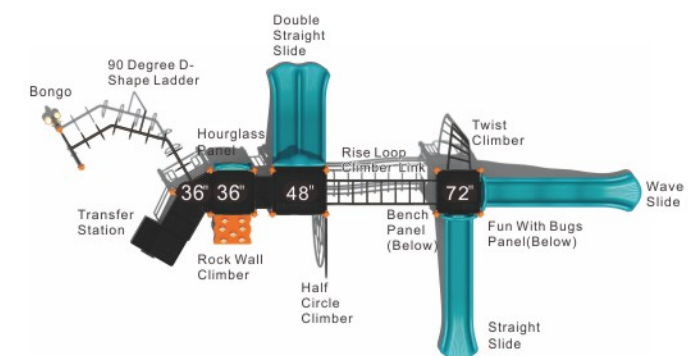

**Boom Town
KP-22020**

Age Group: 2-12
Activities: 15
Capacity: 60
Use Zone: 44'-11" x 32'-11"
Fall Height: 5'-6"

Colors

**Long Adventure
KP-22021**

Age Group: 5-12
Activities: 12
Capacity: 36~40
Use Zone: 52'-8" x 32'-8"
Fall Height: 8'-2"

Colors