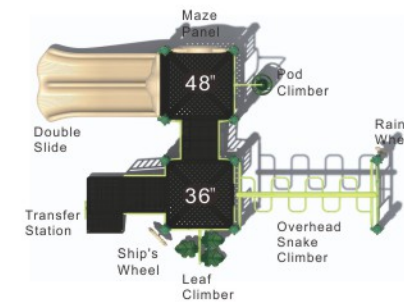

The Spiral Tower

MX-22075

Age Group: 5-12

Activities: 7

Capacity: 32

Use Zone: 33'-5" x 29'-1"

Fall Height: 7'-5"

Colors

Maven's Place

MX-22076

Age Group: 2-5

Activities: 7

Capacity: 20~24

Use Zone: 30'-3" x 27'-7"

Fall Height: 3'-0"

Colors

Londyn's Lounge

MX-22077

Age Group: 5-12

Activities: 7

Capacity: 20~24

Use Zone: 32'-5" x 24'-9"

Fall Height: 7'-2"

Colors