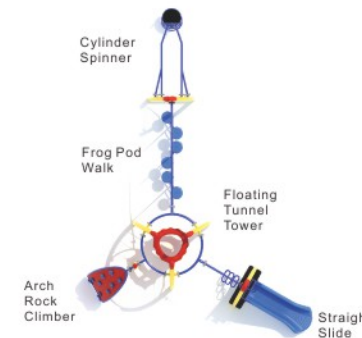

Colors

Orbitor
NX-22057

Age Group: 5-12
Activities: 5
Capacity: 14
Use Zone: 37'-6" x 29'-11"
Fall Height: 7'-3"