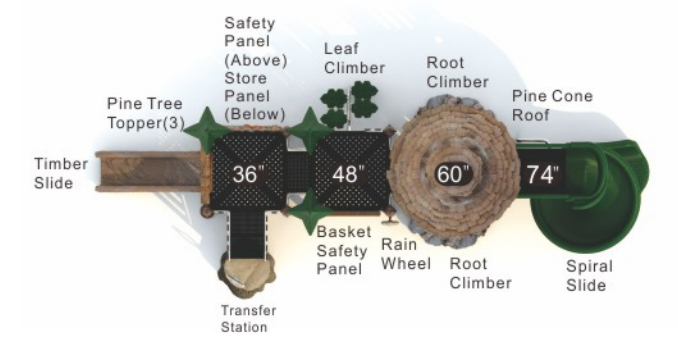

Seychelles

RN-22002

Age Group: 5-12
Activities: 14
Capacity: 40~44
Use Zone: 43'-5" x 35'-8"
Fall Height: 5'-0"

Colors

Kona

RN-22003

Age Group: 2-12
Activities: 9
Capacity: 36~40
Use Zone: 40'-11" x 23'-2"
Fall Height: 6'-2"

Colors