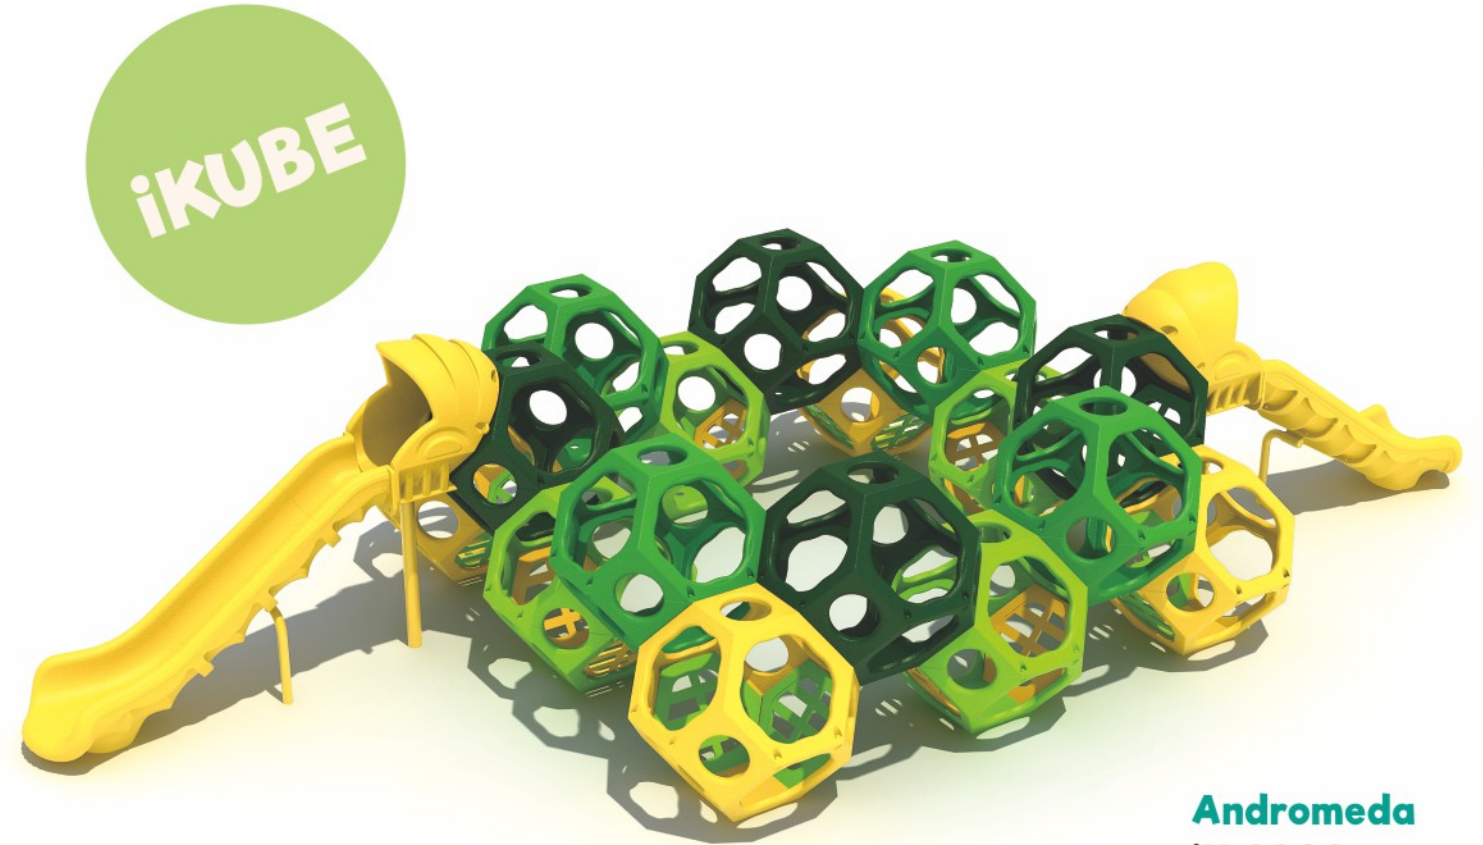

**Accessible Stretching Wheel & Shoulder Rotator**  
FS-0048  
Use Zone: 9'-10" x 9'-5"

**Accessible Hand Cycle & Foot Cycle**  
FS-0047  
Use Zone: 10'-10" x 8'-10"

**Milky Way**  
**iK-2001**

Age Group: 2-12  
Capacity: 11~15  
Use Zone: 27'-5" x 27'-8"  
Fall Height: 6'-10"