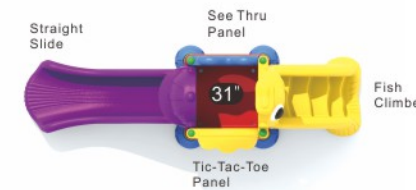

**Color as shown**

**Magic Motor**

**CD-04**

Age Group: 2-5  
 Capacity: 20  
 Use Zone: 27'-10" x 21'-10"  
 Fall Height: 3'-3"

**Color as shown**

**The Octopod**

**CD-02**

Age Group: 2-5  
 Capacity: 10  
 Use Zone: 24'-4" x 15'-3"  
 Fall Height: 2'-7"