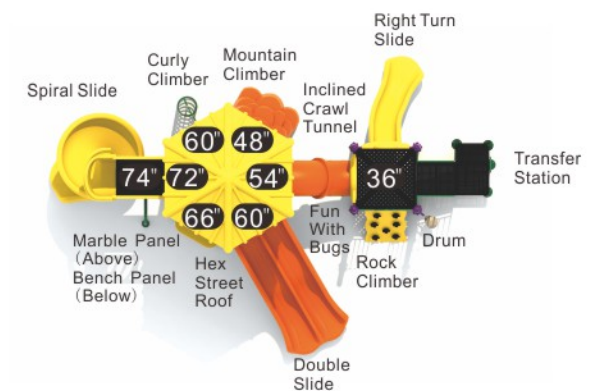

Play in the Park

MX-22069

Age Group: 5-12
Activities: 14
Capacity: 54
Use Zone: 47'-8" x 43'-3"
Fall Height: 8'-0"

Colors

Big Top Play

MX-22070

Age Group: 2-5
Activities: 11
Capacity: 30
Use Zone: 42'-2" x 32'-10"
Fall Height: 6'-2"

Colors