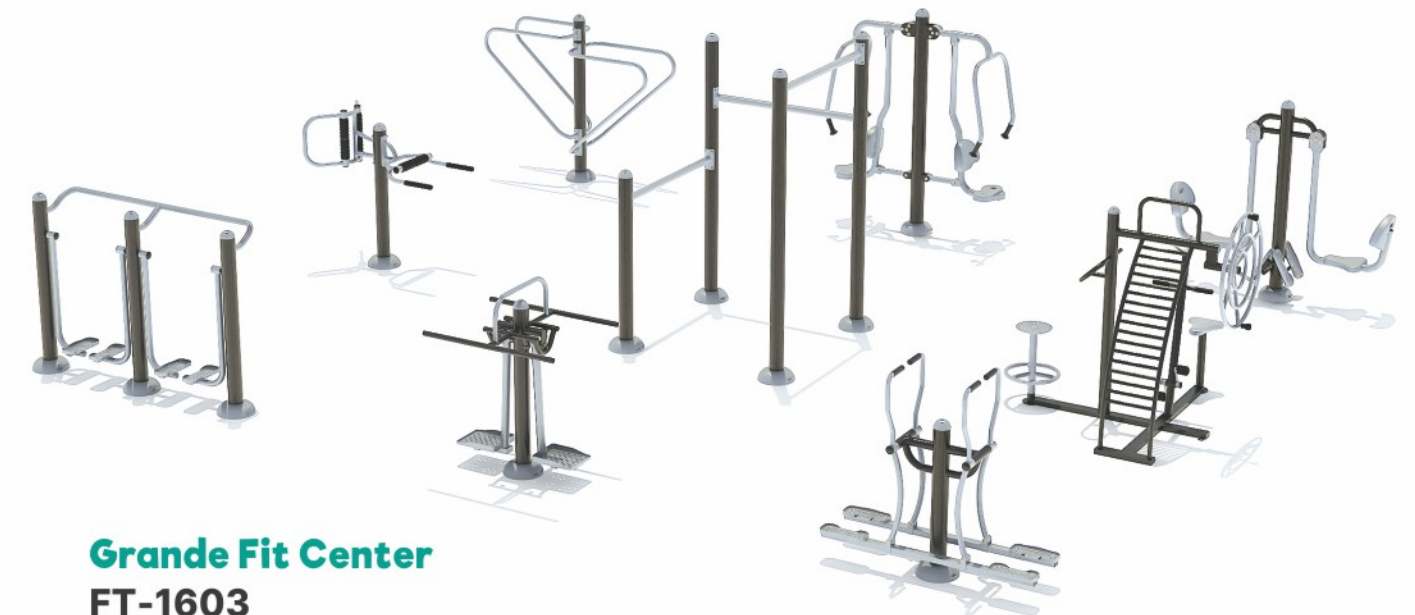

Grande Fit Center
FT-1603
Age Group: 13-65
Capacity: 17~20
Use Zone: 38'-0"×29'-0"