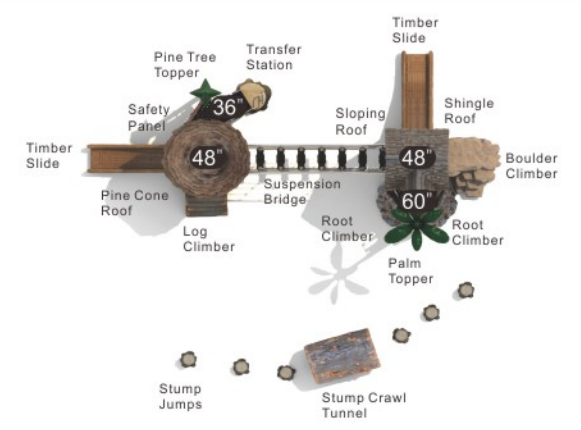

Seychelles

RN-22002

Age Group: 5-12
Activities: 14
Capacity: 40~44
Use Zone: 43'-5" x 35'-8"
Fall Height: 5'-0"

Colors

Kona

RN-22003

Age Group: 2-12
Activities: 9
Capacity: 36~40
Use Zone: 40'-11" x 23'-2"
Fall Height: 6'-2"

Colors