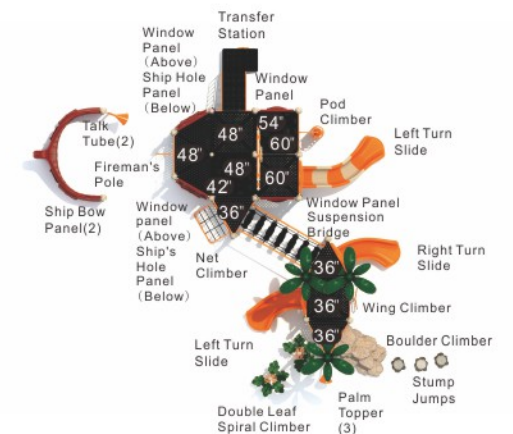

The Jolly Voyage

CS-22093

Age Group: 5-12

Activities: 21

Capacity: 82

Use Zone: 61'-11" x 41'-7"

Fall Height: 8'-0"

Colors

Adventure Isle

CS-22094

Age Group: 5-12

Activities: 20

Capacity: 84

Use Zone: 50'-9" x 44'-5"

Fall Height: 5'-0"

Colors