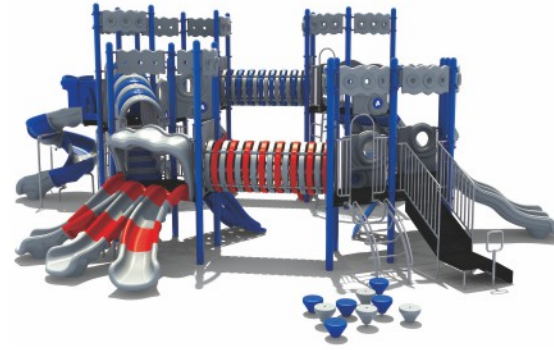

Galactic Station

KC-22100

Age Group: 5-12
Activities: 33
Capacity: 106
Use Zone: 56'-11" x 56'-5"
Fall Height: 8'-0"

Colors

Star Quest

KC-22101

Age Group: 2-12
Activities: 8
Capacity: 38
Use Zone: 33'-4" x 32'-9"
Fall Height: 4'-0"

Colors