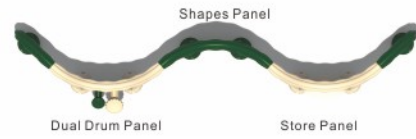

Archies Awesome Arch Wall

TT-22121

Age Group: 2-5
Activities: 5
Capacity: 4~8
Use Zone: 33'-7" x 16'-8"
Fall Height: Ground Level

NEW

Colors