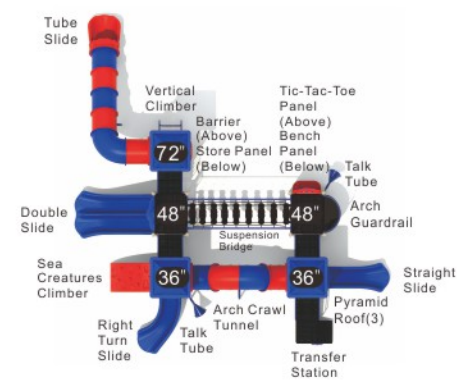

**Colors**

**Inchworm Wonder**

**KP-22016**

Age Group: 5-12  
 Activities: 13  
 Capacity: 58  
 Use Zone: 41'-11" x 41'-5"  
 Fall Height: 6'-0"

**Colors**

**Tube Towers**

**KP-22017**

Age Group: 2-5  
 Activities: 12  
 Capacity: 32  
 Use Zone: 44'-1" x 28'-5"  
 Fall Height: 4'-0"