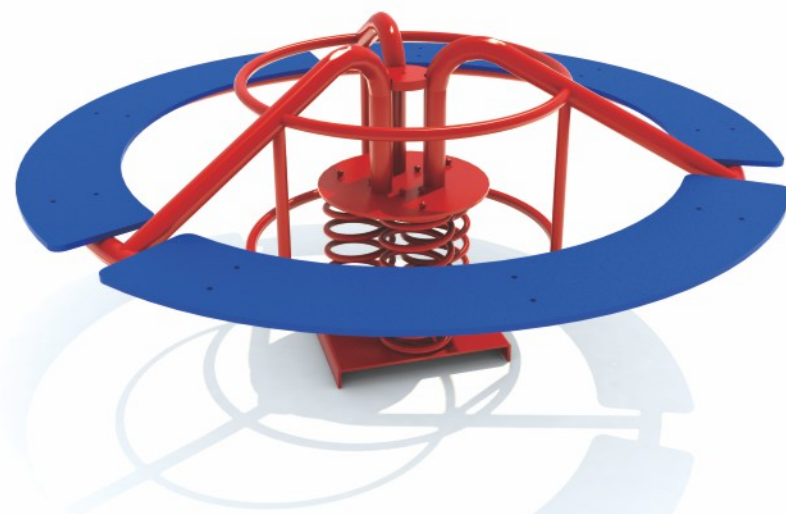

**NEXUS**  
see page 53

**Mixer ADA Merry-Go-Round**

A new twist on merry-go-round spinners that accommodates children with mobility devices so they can join in on the cooperative spinning fun!

**Picnic Table with Shade**

Shade where you need it to keep the family out of the sun

**Corral ADA Merry-Go-Round**

An Inclusive spinner that accommodates both wheelchairs and walkers. Unified spinning fun and mega-giggles!

**Ball Spinner**

A super-fun spinner that promotes cooperative play and offers a quiet place for children to decompress.

**iKUBES**

Using unique 3D Geometry to create new dimensions of play.

**Orbital Rocker**

Imagine the fun when a group of children discover how to work together and master this omni-directional rocker.