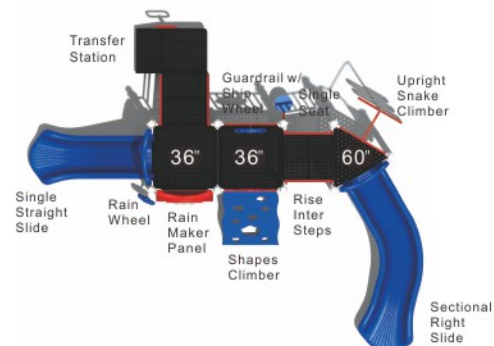

Legend Sparks

KP-22032

Age Group: 2-12

Activities: 8

Capacity: 15~22

Use Zone: 27'-11" x 30'-5"

Fall Height: 5'-0"

Colors

Boken Beach

KP-22033

Age Group: 2-12

Activities: 7

Capacity: 16~20

Use Zone: 31'-3" x 30'-4"

Fall Height: 3'-0"

Colors