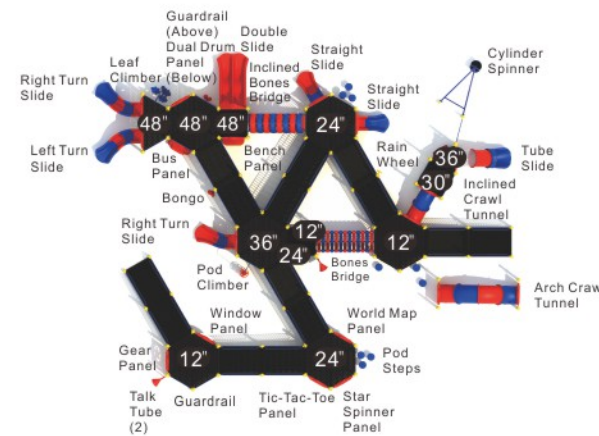

Interconnections

MX-22081

Age Group: 2-12
Activities: 33
Capacity: 164
Use Zone: 71'-5" x 59'-5"
Fall Height: 4'-0"

Colors