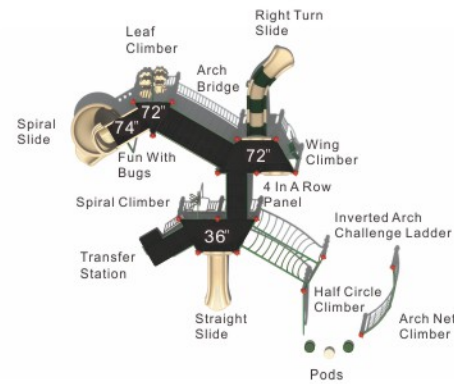

#### Colors

**Play in the Park**

**MX-22069**

Age Group: 5-12  
 Activities: 14  
 Capacity: 54  
 Use Zone: 47'-8" x 43'-3"  
 Fall Height: 8'-0"

**Colors**

**Big Top Play**

**MX-22070**

Age Group: 2-5  
 Activities: 11  
 Capacity: 30  
 Use Zone: 42'-2" x 32'-10"  
 Fall Height: 6'-2"