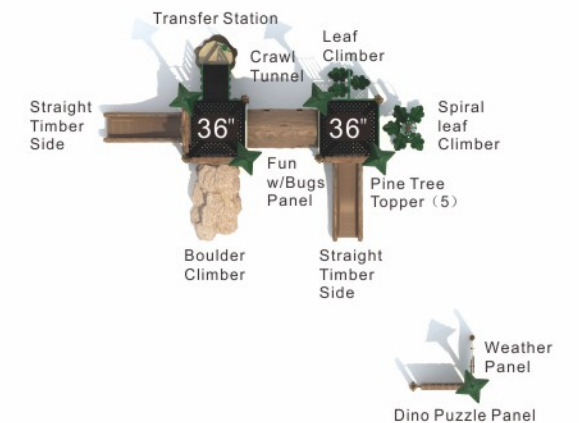

Bali

RN-22004

Age Group: 2-12
Activities: 9
Capacity: 36~40
Use Zone: 37'-7" x 29'-0"
Fall Height: 4'-0"

Colors

San Pedro

RN-22005

Age Group: 2-12
Activities: 9
Capacity: 25~30
Use Zone: 38'-11" x 35'-8"
Fall Height: 3'-0"

Colors