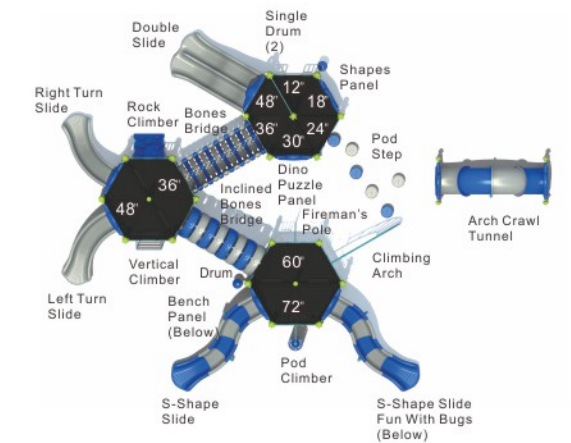

Max Towers
MX-22061

Age Group: 5-12
Activities: 29
Capacity: 110
Use Zone: 52'-4" x 57'-9"
Fall Height: 7'-5"

Colors

Catch Me
MX-22062

Age Group: 5-12
Activities: 25
Capacity: 84
Use Zone: 55'-0" x 42'-10"
Fall Height: 6'-0"

Colors