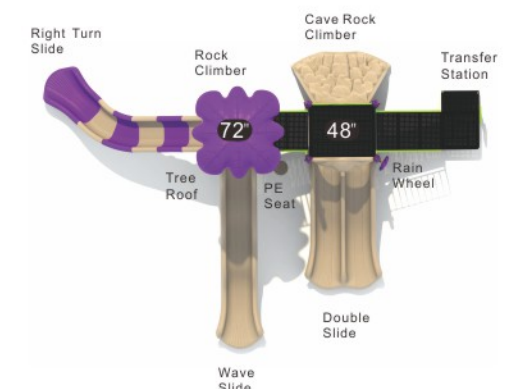

**Daydream
KP-22028**

Age Group: 2-12
Activities: 11
Capacity: 36
Use Zone: 32'-10" x 27'-5"
Fall Height: 5'-0"

Colors

**Super Slide Central
KP-22029**

Age Group: 5-12
Activities: 7
Capacity: 20~24
Use Zone: 36'-10" x 28'-5"
Fall Height: 6'-0"

Colors