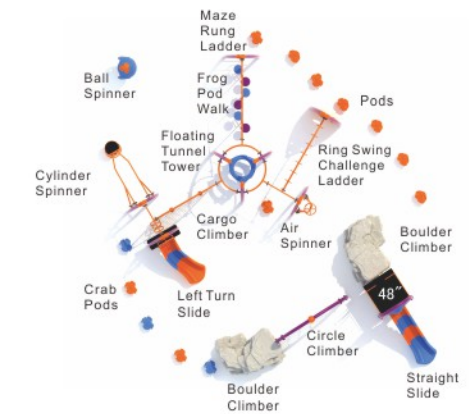

Grande Junction

NX-22051

Age Group: 5-12
Activities: 24
Capacity: 46
Use Zone: 50'-10" x 47'-8"
Fall Height: 7'-3"

Colors

Gator Run

NX-22052

Age Group: 5-12
Activities: 27
Capacity: 54
Use Zone: 54'-2" x 50'-0"
Fall Height: 7'-3"

Colors