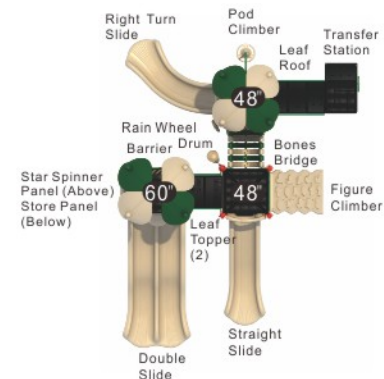

**Daydream
KP-22028**

Age Group: 2-12
Activities: 11
Capacity: 36
Use Zone: 32'-10" x 27'-5"
Fall Height: 5'-0"

Colors

**Super Slide Central
KP-22029**

Age Group: 5-12
Activities: 7
Capacity: 20~24
Use Zone: 36'-10" x 28'-5"
Fall Height: 6'-0"

Colors