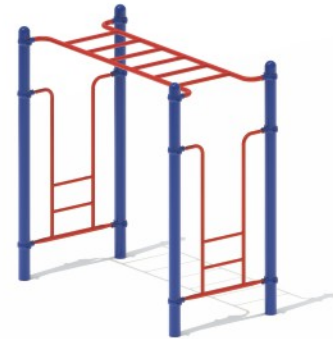

## OVERHEAD CLIMBERS

**Free Standing Jr. Challenge Ladder**  
**FS-50014**

Age Group: 5-12  
Capacity: 3~5  
Use Zone: 23'-8" x 14'-4"  
Fall Height: 7'-0"

**Free Standing Challenge Ladder**  
**FS-HL1008**