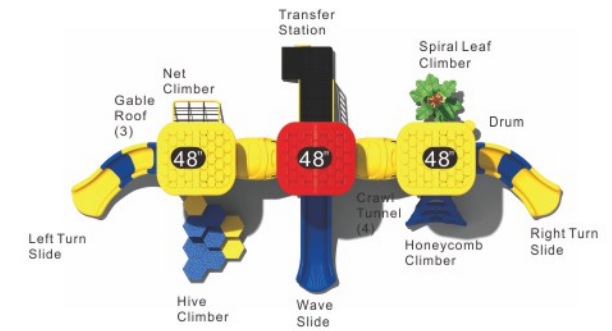

Inchworm Wonder

KP-22016

Age Group: 5-12
Activities: 13
Capacity: 58
Use Zone: 41'-11" x 41'-5"
Fall Height: 6'-0"

Colors

Tube Towers

KP-22017

Age Group: 2-5
Activities: 12
Capacity: 32
Use Zone: 44'-1" x 28'-5"
Fall Height: 4'-0"

Colors