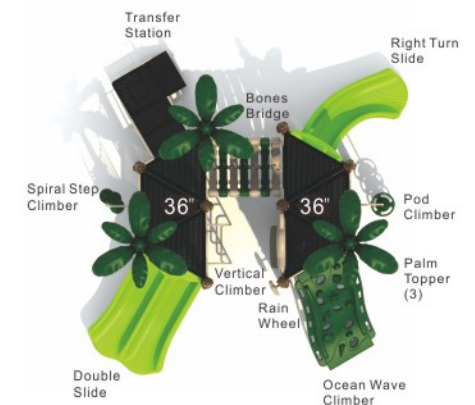

Whimsy Garden

MX-22073

Age Group: 2-5

Activities: 13

Capacity: 46

Use Zone: 36'-10" x 26'-11"

Fall Height: 3'-6"

Colors

Wee Palms

MX-22074

Age Group: 2-5

Activities: 10

Capacity: 42

Use Zone: 29' x 29'-5"

Fall Height: 3'-0"

Colors