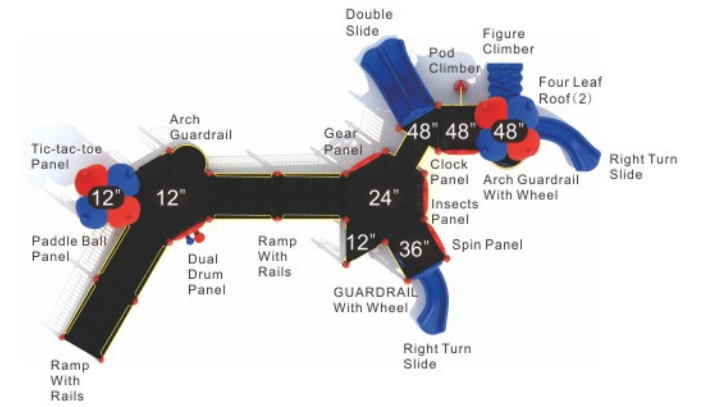

**Colors**

**Play Hut Paradise**  
**MX-22082**

Age Group: 2-12  
 Activities: 15  
 Capacity: 104  
 Use Zone: 47'-0" x 57'-3"  
 Fall Height: 7'-5"

**Colors**

**Roaming Adventure**  
**MX-22083**

Age Group: 2-12  
 Activities: 16  
 Capacity: 84  
 Use Zone: 59'-9" x 41'-6"  
 Fall Height: 4'-0"