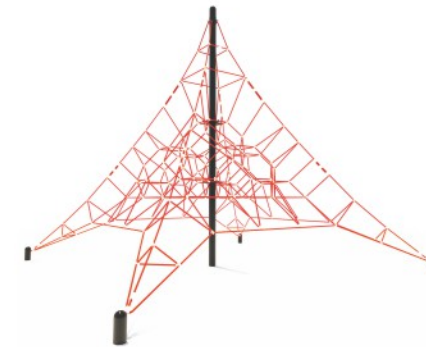

**Free Standing Zig-Zag D-Shape Ladder**  
**FS-HL1011**

Age Group: 5-12  
Capacity: 3~5  
Use Zone: 20'-3" x 17'-3"  
Fall Height: 8'-2"

**29' Pyramid Net Climber**  
**FS-PN1001**

Age Group: 5-12  
Capacity: 21~25  
Use Zone: 41'-2" x 41'-2"  
Fall Height: 6'-0"