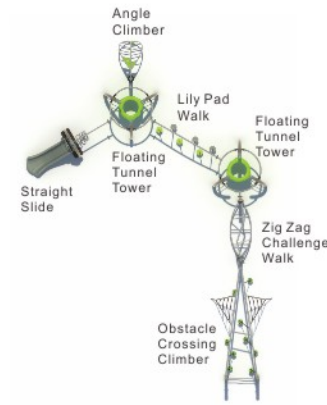

**Colors**

**Frog Pond**  
**NX-22055**

Age Group: 5-12  
Activities: 12  
Capacity: 40  
Use Zone: 40'-10" x 39'-2"  
Fall Height: 7'-3"

**Colors**

**Magpie**  
**NX-22056**

Age Group: 5-12  
Activities: 7  
Capacity: 24  
Use Zone: 48'-10" x 40'-3"  
Fall Height: 7'-3"