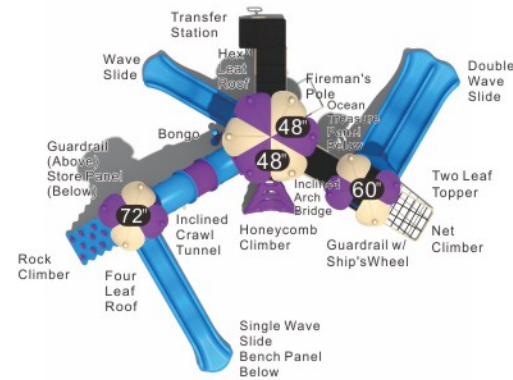

Marley's Place
KP-22018

Age Group: 5-12
Activities: 13
Capacity: 34~38
Use Zone: 40'-3" x 37'-6"
Fall Height: 6'-0"

Colors

Cabana Cove
KP-22019

Age Group: 5-12
Activities: 13
Capacity: 62
Use Zone: 39'-5" x 38'-2"
Fall Height: 7'-0"

Colors