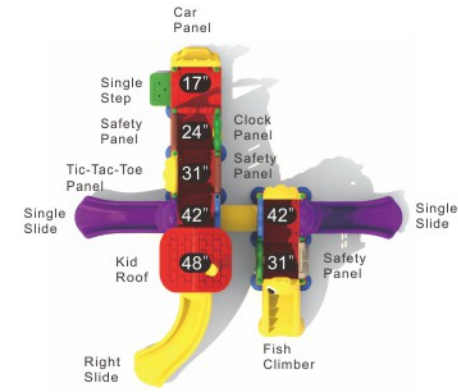

Rainbow Cottage

CD-06

Age Group: 2-5
Capacity: 35
Use Zone: 32'-10" x 31'-6"
Fall Height: 4'-0"

Color as shown