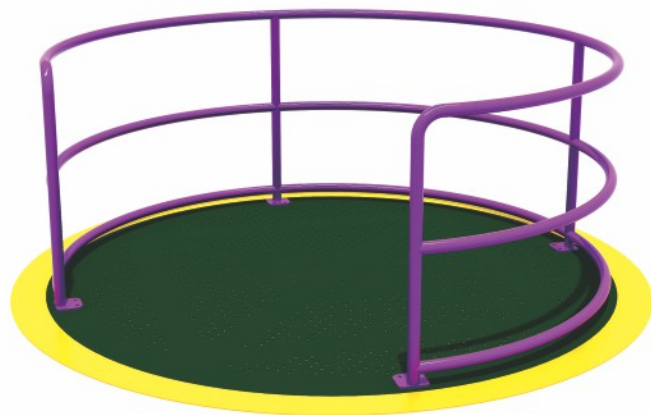

Playgrounds designed with Maximo are favorable solutions for organizations, such as park districts, city boards, and large school districts with large spaces and high-end user volumes.

NEXUS playgrounds offer you features such as design flexibility and obstacle course style, ground-based play. This is a perfect solution for those who want to break free of the traditional post and platform style.

**NEXUS**  
see page 53

**Mixer ADA Merry-Go-Round**

A new twist on merry-go-round spinners that accommodates children with mobility devices so they can join in on the cooperative spinning fun!

**Picnic Table with Shade**

Shade where you need it to keep the family out of the sun

**Corral ADA Merry-Go-Round**

An Inclusive spinner that accommodates both wheelchairs and walkers. Unified spinning fun and mega-giggles!

**Ball Spinner**