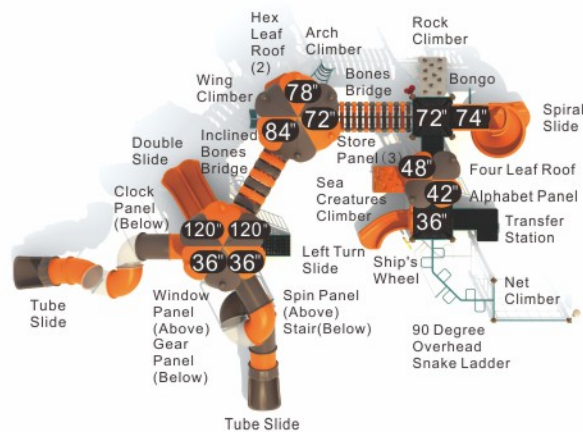

MAXIMO

Playgrounds designed with Maximo are favorable solutions for organizations, such as park districts, city boards, and large school districts with large spaces and high end-user volumes. These types of play spaces frequently need to provide exciting play with safety, low maintenance, a higher child capacity to handle the volume, and a larger footprint that complements the flow of play.

Maximo playgrounds provide you peace of mind as it is the workhorse of the industry. With its large supports and broad platforms, a Maximo playground can handle end-user volumes without constricting the excitement and enthusiasm found in the flow of play. The predictable reliability of the materials sourced for Maximo combined with the skilled craftsmanship at the factory produces equipment that is durable and requires less maintenance, so your play space looks great and is available and open with fewer disruptions.

decking and stairs are encased in a long-lasting PVC coating. The three-dimensional plastic slides, panels, roofs, and climbers are rotationally molded using virgin compounded resins that feature greater UV breakdown resistance over dry blended resins. The HDPE sheet plastic climbers and activities are specifically manufactured at the factory for high-quality control and not purchased from a supplier.

Maximo playgrounds are artistically crafted with your choice of 5.0" OD galvanized steel or aluminum support posts which are, along with all of the steel handrails, barriers, gates, and climbers, coated with a baked-on polyester powder coat finish for a lifetime of protection against the elements. All steel

Cloud Walker

MX-22060

Age Group: 5-12
Activities: 30
Capacity: 86
Use Zone: 72'-7" x 51'-11"
Fall Height: 10'-0"

Colors