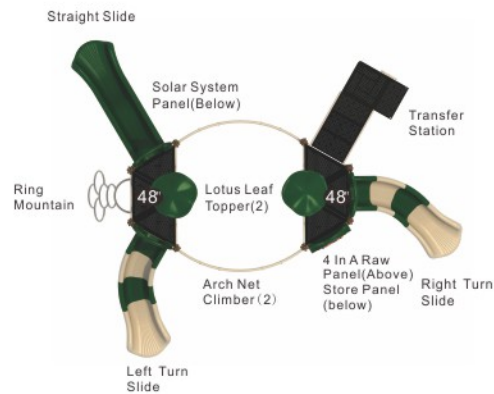

**Colors**

**Round About**

**KP-22030**

Age Group: 5-12  
 Activities: 9  
 Capacity: 38  
 Use Zone: 36'-2" x 32'-4"  
 Fall Height: 5'-0"

**Colors**

**Vin's Vacation**

**KP-22031**

Age Group: 2-12  
 Activities: 9  
 Capacity: 40  
 Use Zone: 34'-9" x 27'-2"  
 Fall Height: 5'-0"