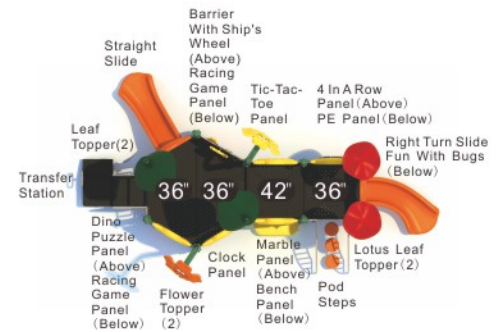

Whimsy Garden

MX-22073

Age Group: 2-5

Activities: 13

Capacity: 46

Use Zone: 36'-10" x 26'-11"

Fall Height: 3'-6"

Colors

Wee Palms

MX-22074

Age Group: 2-5

Activities: 10

Capacity: 42

Use Zone: 29' x 29'-5"

Fall Height: 3'-0"

Colors