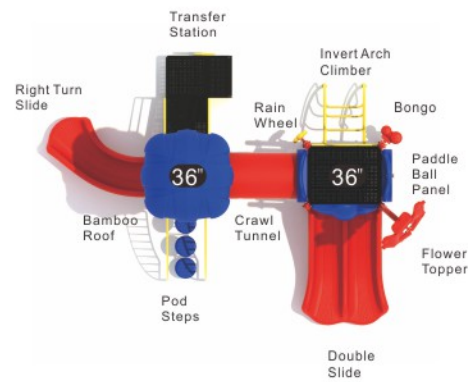

Harper's Hut
KP-22038

Age Group: 2-5
Activities: 8
Capacity: 30
Use Zone: 31'-2" x 25'-7"
Fall Height: 3'-0"

Colors