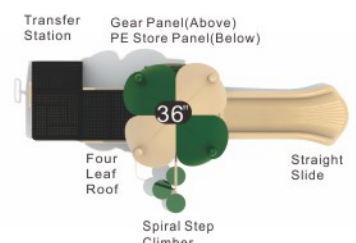

**Colors**

**Harper's Hut**  
KP-22038

Age Group: 2-5  
Activities: 8  
Capacity: 30  
Use Zone: 31'-2" x 25'-7"  
Fall Height: 3'-0"

**Colors**

**The Zippy Zoom**  
KP-22040

Age Group: 2-5  
Activities: 4  
Capacity: 11~15  
Use Zone: 25'-3" x 18'-4"  
Fall Height: 3'-0"