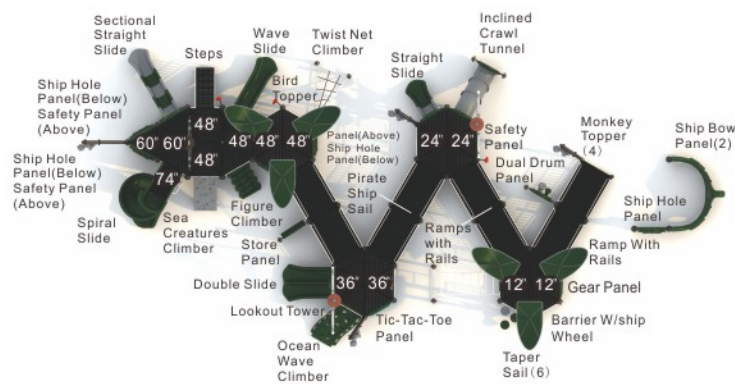

### Colors

All Inclusive playgrounds are accessible, but not all accessible playgrounds are inclusive. And when you are designing an inclusive playground, you're not just designing for the children. You must also accommodate the parents and caregivers of various abilities as well. Following some fundamental principals, an inclusive playground will ensure that everyone can access the best play activity on the playground. Be it a spiral slide or a crazy spinner or a web climber; everyone can reach the entrance and exit points. Another element is co-locating various kinds of the same type of activity so that someone someone who has limited physical abilities can enjoy the same activity as the person close to them on a similar but perhaps more challenging activity. We can all play together.