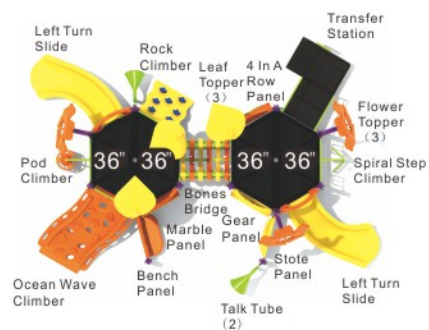

**Flowerville
KP-22022**

Age Group: 2-5
Activities: 14
Capacity: 40
Use Zone: 33'-1" x 27'-5"
Fall Height: 3'-0"

Colors

**Pleasantville
KP-22023**

Age Group: 2-5
Activities: 17
Capacity: 44
Use Zone: 33'-5" x 29'-6"
Fall Height: 3'-0"

Colors