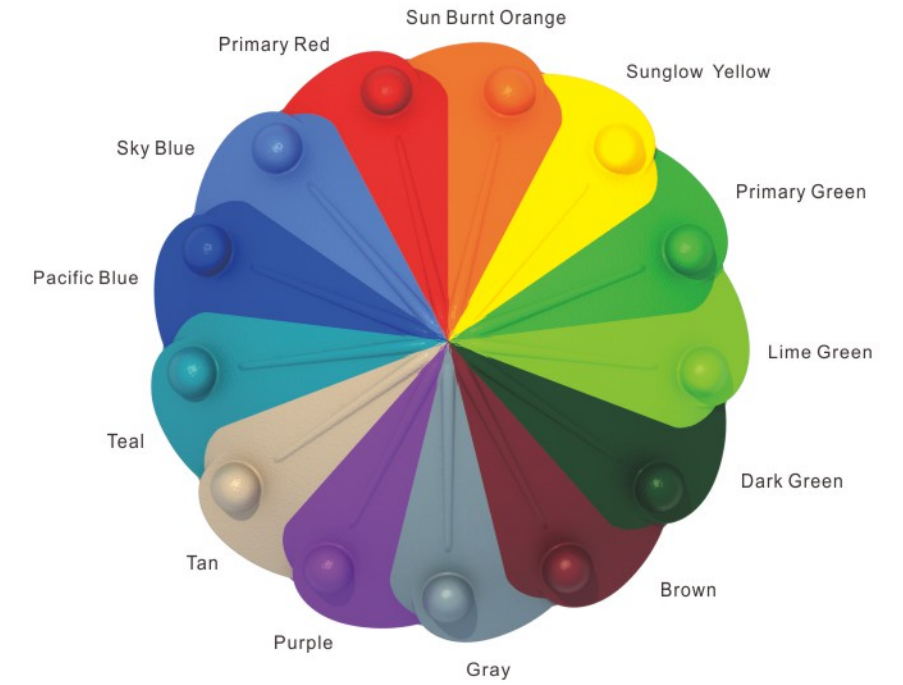

Rotomolded Plastic

Slides, Panels, Climbers, & Roofs