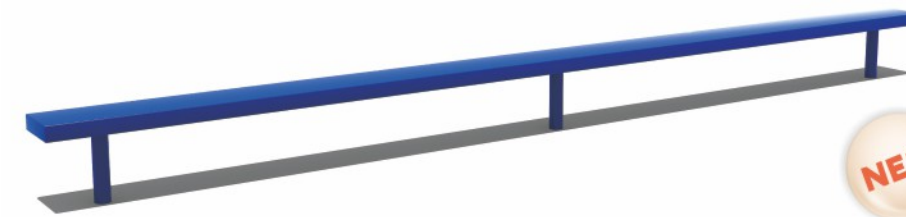

TUNNELS AND BALANCE

**8' Balance Beam
FS-2201**