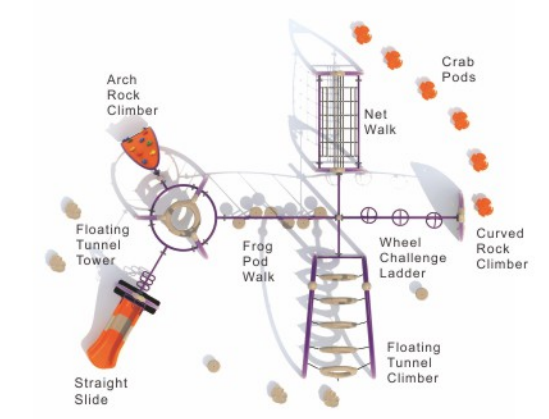

#### Colors

**Kuala Quest  
NX-22053**

Age Group: 5-12  
 Activities: 49  
 Capacity: 44  
 Use Zone: 47'-2" x 37'-2"  
 Fall Height: 7'-3"

**Colors**

**Chipmunk  
NX-22054**

Age Group: 5-12  
 Activities: 20  
 Capacity: 36  
 Use Zone: 48'-42" x 41'-4"  
 Fall Height: 7'-3"

**Colors**

**Frog Pond**  
**NX-22055**

Age Group: 5-12  
Activities: 12  
Capacity: 40  
Use Zone: 40'-10" x 39'-2"  
Fall Height: 7'-3"

**Colors**

**Magpie**  
**NX-22056**

Age Group: 5-12  
Activities: 7  
Capacity: 24  
Use Zone: 48'-10" x 40'-3"  
Fall Height: 7'-3"