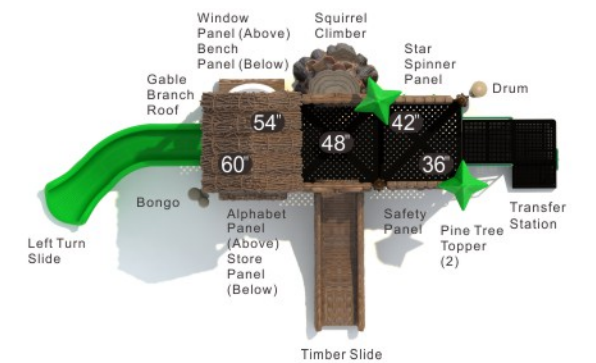

Sierra Nevada
NL-22091

Age Group: 5-12
Activities: 16
Capacity: 78
Use Zone: 51'-2" x 41'-4"
Fall Height: 7'-9"

Colors

Boise
NL-22092

Age Group: 2-12
Activities: 11
Capacity: 42
Use Zone: 36'-10" x 25'-10"
Fall Height: 5'-0"

Colors