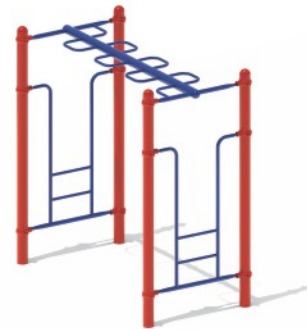

Free Standing Overhead Snake Ladder
FS-HL1006

Age Group: 5-12
Capacity: 3~5
Use Zone: 20'-3" x 15'-4"
Fall Height: 7'-0"