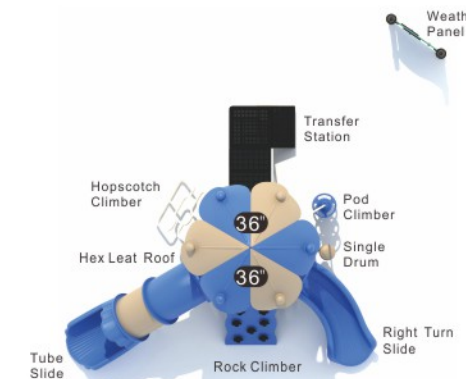

Legend Sparks

KP-22032

Age Group: 2-12

Activities: 8

Capacity: 15~22

Use Zone: 27'-11" x 30'-5"

Fall Height: 5'-0"

Colors

Boken Beach

KP-22033

Age Group: 2-12

Activities: 7

Capacity: 16~20

Use Zone: 31'-3" x 30'-4"

Fall Height: 3'-0"

Colors