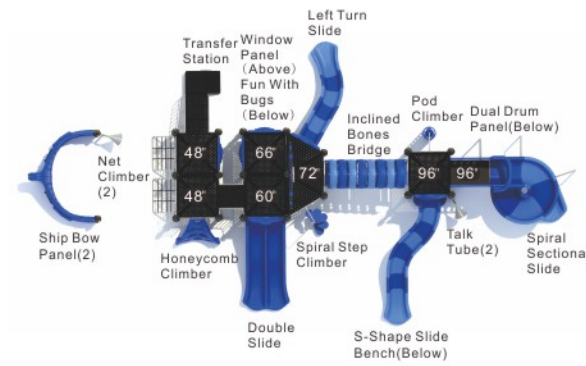

The Jolly Voyage

CS-22093

Age Group: 5-12

Activities: 21

Capacity: 82

Use Zone: 61'-11" x 41'-7"

Fall Height: 8'-0"

Colors

Adventure Isle

CS-22094

Age Group: 5-12

Activities: 20

Capacity: 84

Use Zone: 50'-9" x 44'-5"

Fall Height: 5'-0"

Colors