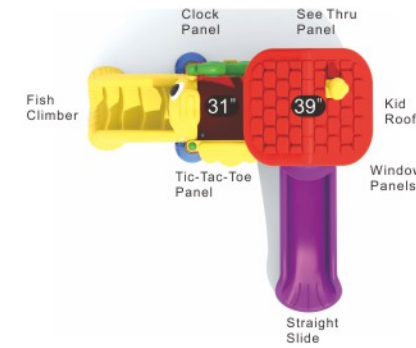

Rainbow Cottage

CD-06

Age Group: 2-5
Capacity: 35
Use Zone: 32'-10" x 31'-6"
Fall Height: 4'-0"

Color as shown

Sunnyside Lodge

CD-03X

Age Group: 2-5
Capacity: 14
Use Zone: 21'-5" x 21'-2"
Fall Height: 3'-3"

Color as shown

Magic Motor

CD-04

Age Group: 2-5
Capacity: 20
Use Zone: 27'-10" x 21'-10"
Fall Height: 3'-3"

Color as shown

The Octopod

CD-02

Age Group: 2-5
Capacity: 10
Use Zone: 24'-4" x 15'-3"
Fall Height: 2'-7"

Color as shown