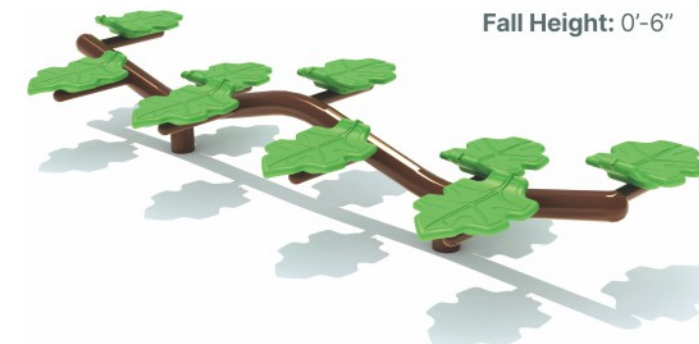

**Leaf Balance Beam  
FS-1601**

Age Group: 2-12  
Capacity: 2~5  
Use Zone: 20'-11" x 15'-2"  
Fall Height: 1'-0"