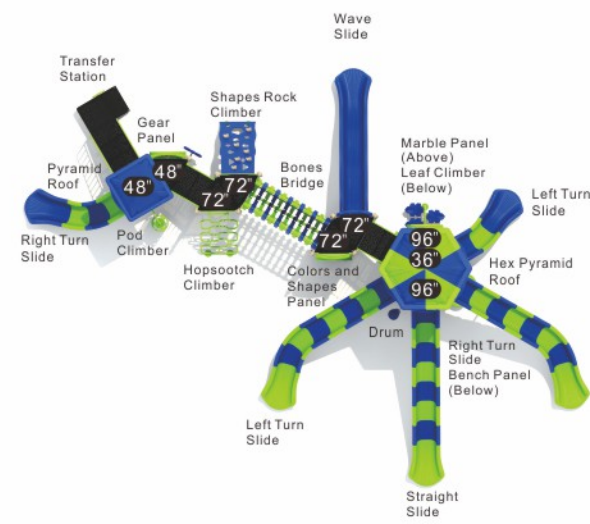

Adventure Summit

KP-22011

Age Group: 5-12

Activities: 28

Capacity: 72

Use Zone: 54'-10" x 44'-3"

Fall Height: 8'-0"

Colors