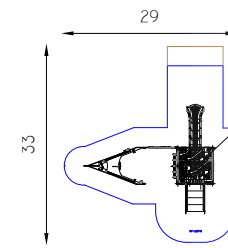

MP-2540

- Toddlers & children
- 26 Players
- L: 11.8
  W: 7.5
  H: 8.9
- Safety Zone
  27/18
- Accessible facility

MP-10973

- Toddlers & children
- 48 Players
- L: 22.0
  W: 18.0
  H: 9.8
- Safety Zone
  33/29
- Accessible facility

MP-2538

- Toddlers & children
- 18 Players
- L: 11.2
  W: 6.2
  H: 5.6
- Safety Zone
  19/22