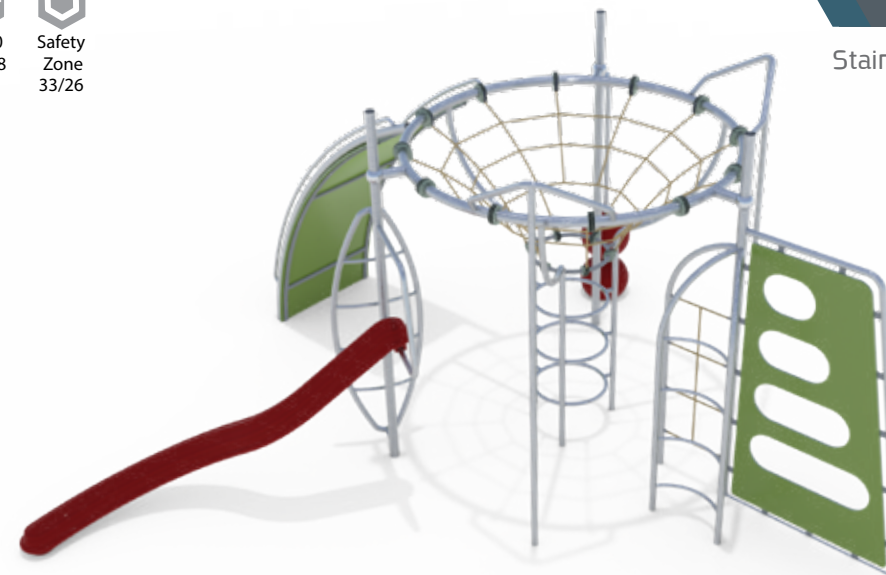

MP-4657A

Stainless steel / metal

Ages: 3+
 38 Players
 L: 27.2
 W: 23.6
 H: 9.2
 Safety Zone 39/35

MP-4657B

Stainless steel / metal

Ages: 3+
 24 Players
 L: 23.0
 W: 14.8
 H: 9.8
 Safety Zone 33/26

MP-10967