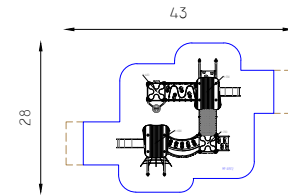

MP-10972

- For all ages
- 49 Players
- L: 23.6
  W: 22.3
  H: 12.1
- Safety Zone 28/43
- Accessibility facility