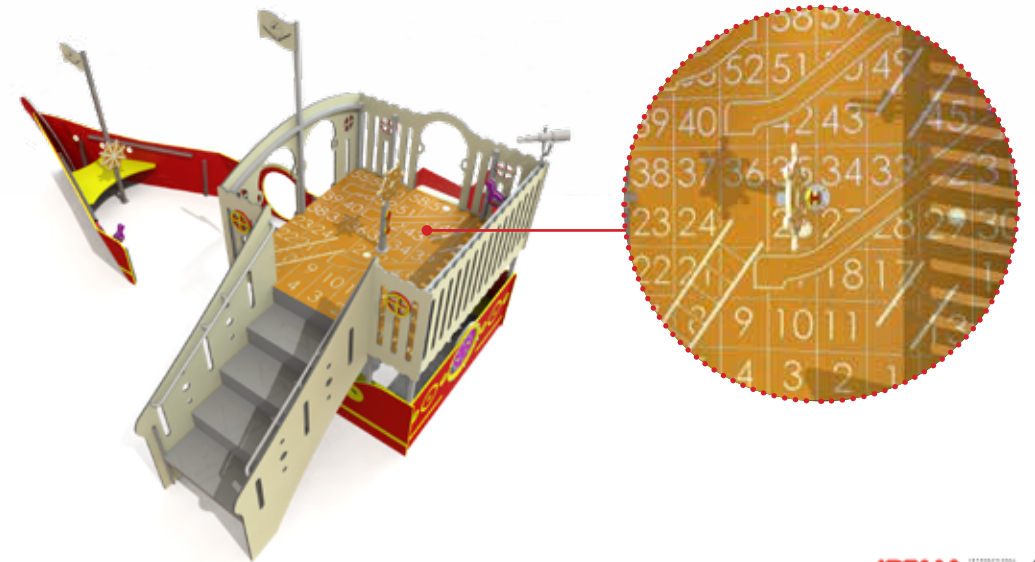

MP-2540

- Toddlers & children
- 26 Players
- L: 11.8
  W: 7.5
  H: 8.9
- Safety Zone
  27/18
- Accessible facility

MP-10973

- Toddlers & children
- 48 Players
- L: 22.0
  W: 18.0
  H: 9.8
- Safety Zone
  33/29
- Accessible facility

MP-2538

- Toddlers & children
- 18 Players
- L: 11.2
  W: 6.2
  H: 5.6
- Safety Zone
  19/22