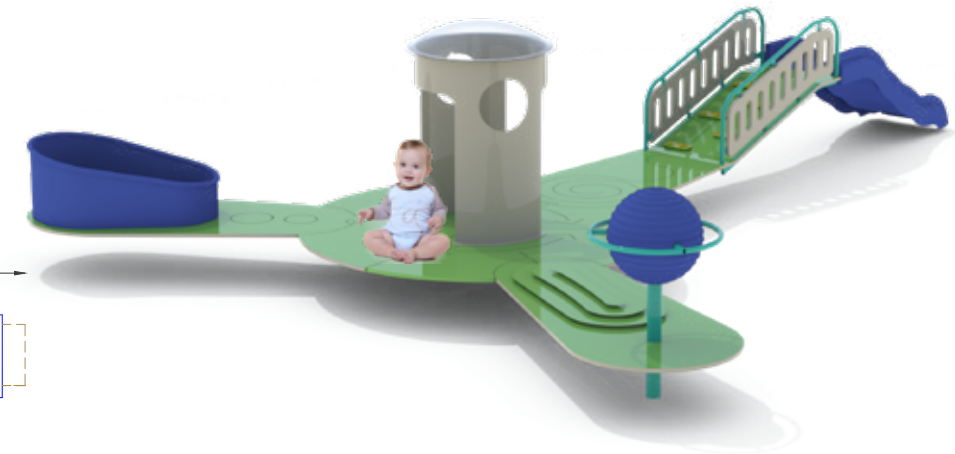

Toddlers & children
 15 Players
 L: 12.5
 W: 7.5
 H: 9.2
 Safety Zone
 28/17

MP-5024

Toddlers
 32 Players
 L: 24.0
 W: 15.7
 H: 4.3
 Safety Zone
 37/23
 Accessible facility

MP-2558

MP-5016

- Toddlers & children
- 12 Players
- L: 8.2
W: 8.2
H: 6.6
- Safety Zone 18/18
- Accessible facility