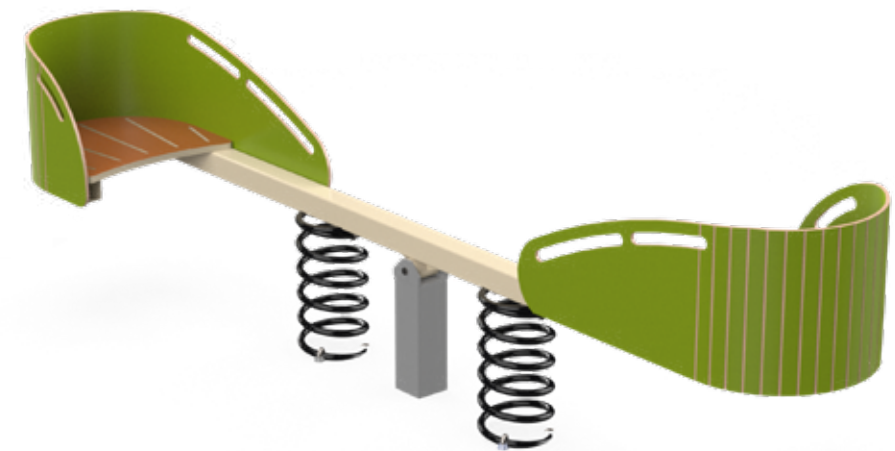

For all ages
2 Players
L: 8.5
W: 3.0
H: 2.6
Safety Zone 11/17
Accessible facility

MP-2427B

Exists without springs