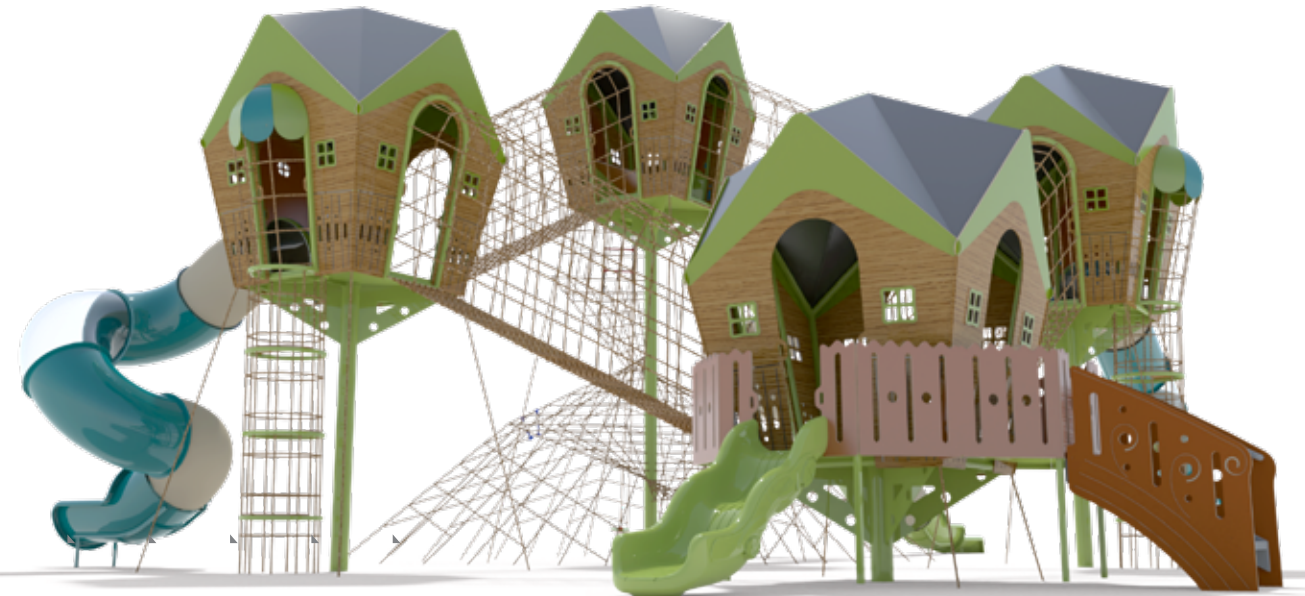

For all ages

180 Players

L: 68.9
W: 44.3
H: 26.2

Safety Zone
83/32

Accessible facility

MP-10911

MP-10912

 Ages: 3+
 128 Players
 L: 114.8
 W: 24.9
 Safety Zone
 H: 6.6
 125/37