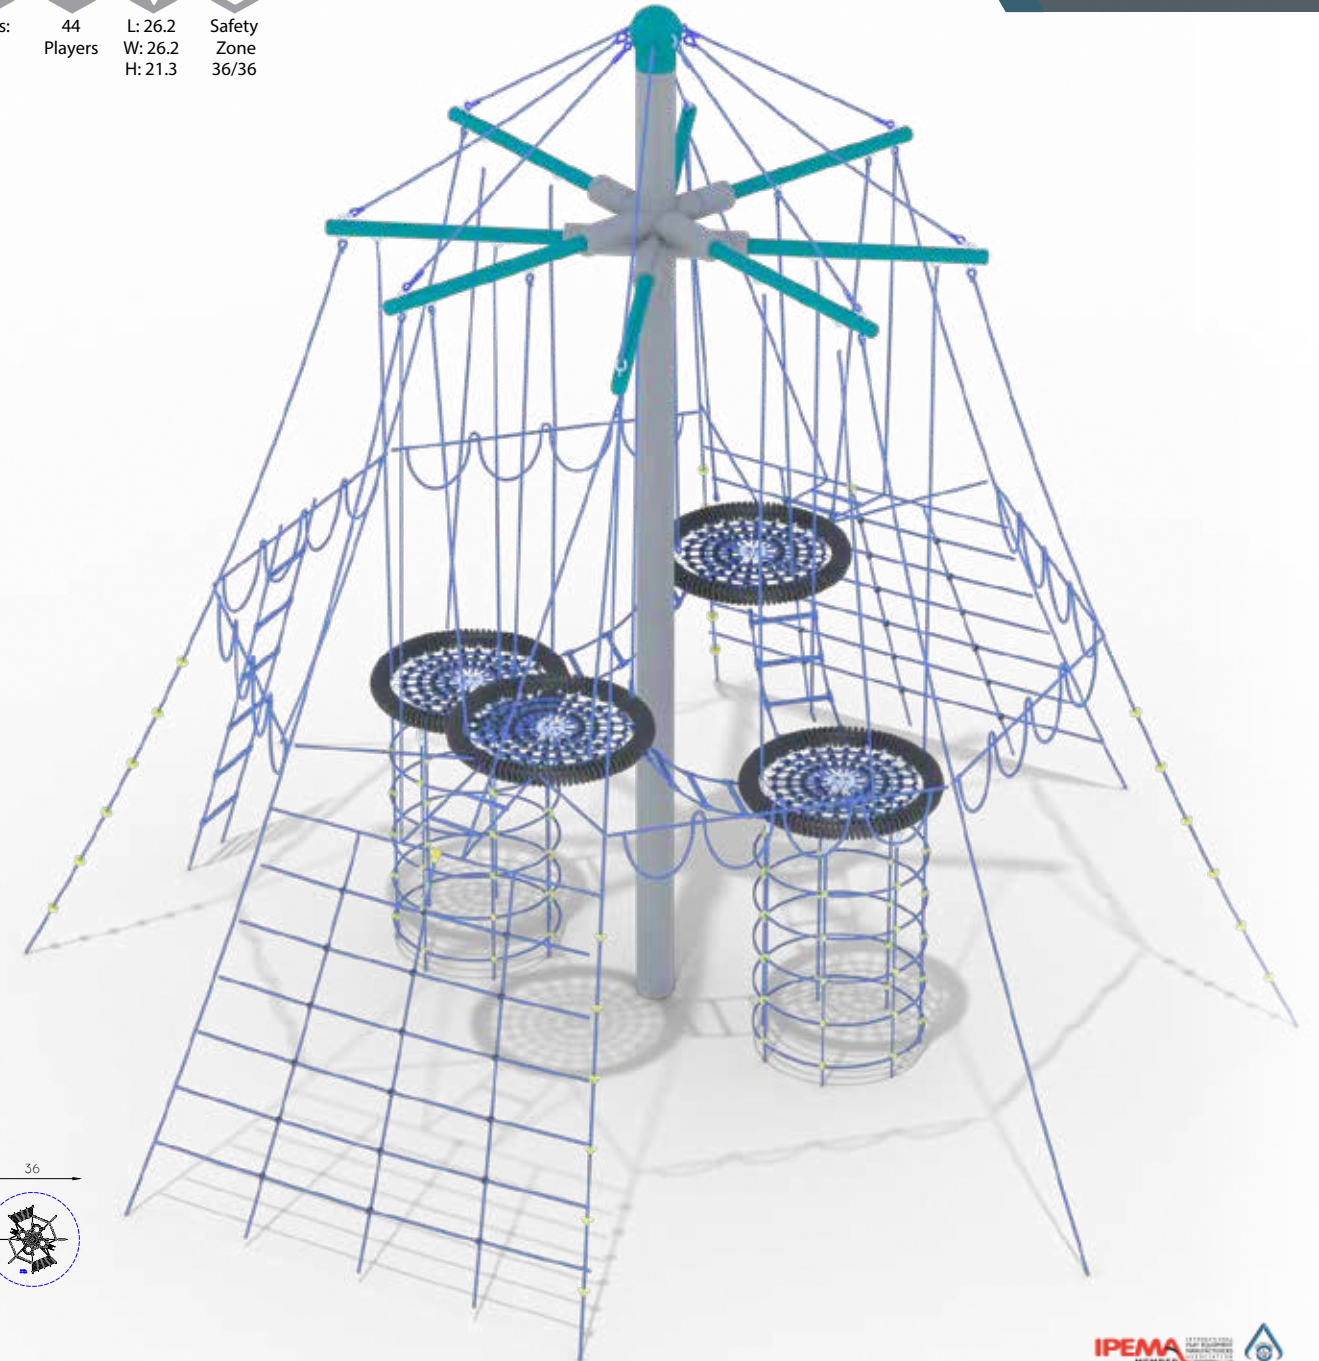

MP-10800 B

MP-10800 A

MP-5015

Available in several versions

Ages: 3+	33 Players	L: 32.8 W: 15.4 H: 16.4	Safety Zone 47/26

MP-5005

Ages: 3+	44 Players	L: 26.2 W: 26.2 H: 21.3	Safety Zone 36/36

MP-5014