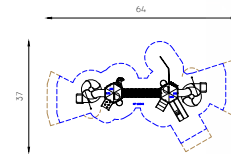

MP-10914

- For all ages
- 237 Players
- L: 144.4
W: 78.7
H: 18.7
- Safety Zone 160/55
- Accessible facility

Combined playgrounds

Combined playgrounds

- For all ages
- 84 Players
- L: 38.1
W: 31.2
H: 22.0
- Safety Zone 64/37
- Accessible facility