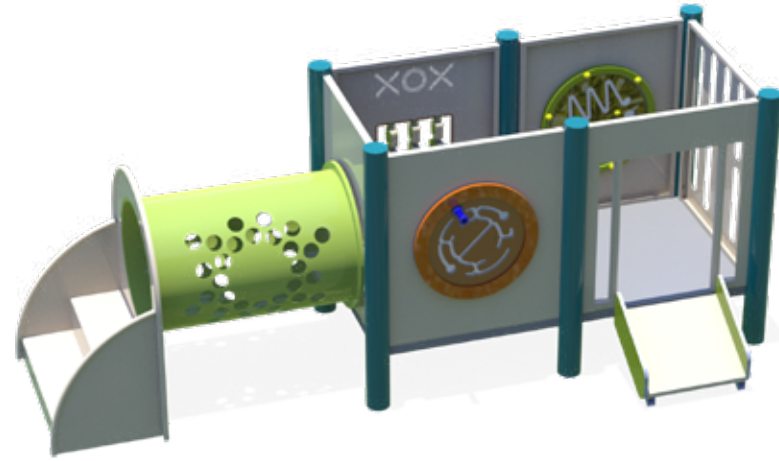

MP-10225

Option for accessible/
inaccessible facility

- Toddlers
- 18
  Players
- L: 10.5
  W: 84.6
  H: 5.2
- Safety
  Zone
  19/17
- Accessible
  facility

MP-10160

- Toddlers &
  children
- 27
  Players
- L: 14.1
  W: 11.8
  H: 10.5
- Safety
  Zone
  18/28
- Accessible
  facility

MP-10246

- Toddlers
- 15
  Players
- L: 11.5
  W: 4.9
  H: 4.6
- Safety
  Zone
  10/17
- Accessible
  facility

- Toddlers
- 13
  Players
- L: 13.1
  W: 4.9
  H: 11.8
- Safety
  Zone
  23/14
- Accessible
  facility

MP-10100

Option for accessible/
inaccessible facility