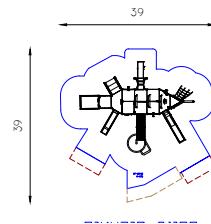

Planning that knows how to accommodate people with special needs.

Planning from the heart that puts children in the heart of the park.

For all ages

122 Players

L: 29.5
W: 24.9
H: 21.0

Safety Zone 39/39

Accessible facility