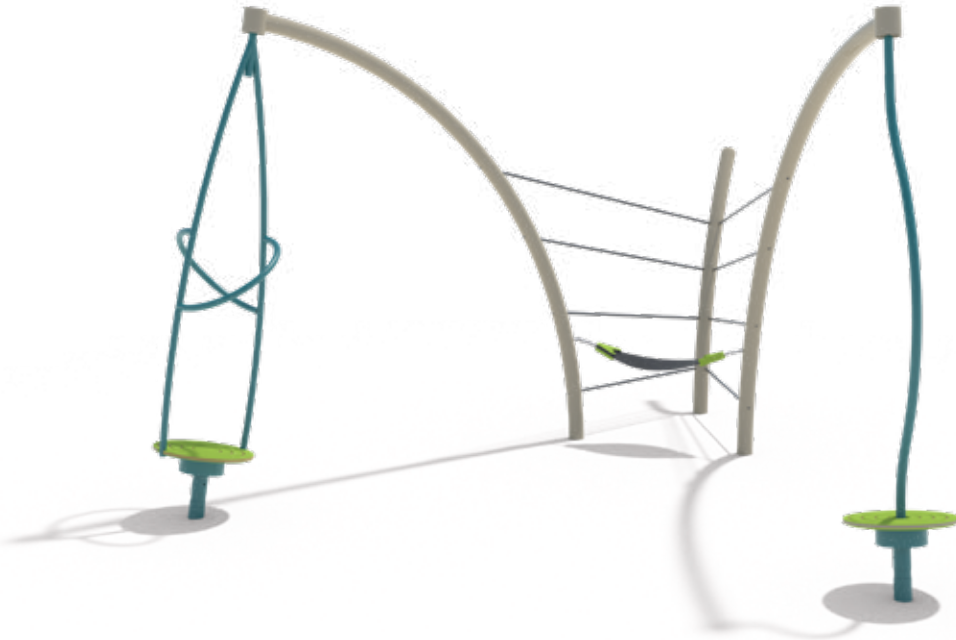

MP-2314

MP-4665

- Ages: 3+
- 10 Players
- L: 13.1
  W: 13.1
  H: 8.2
- Safety Zone 22/24
- Accessible facility