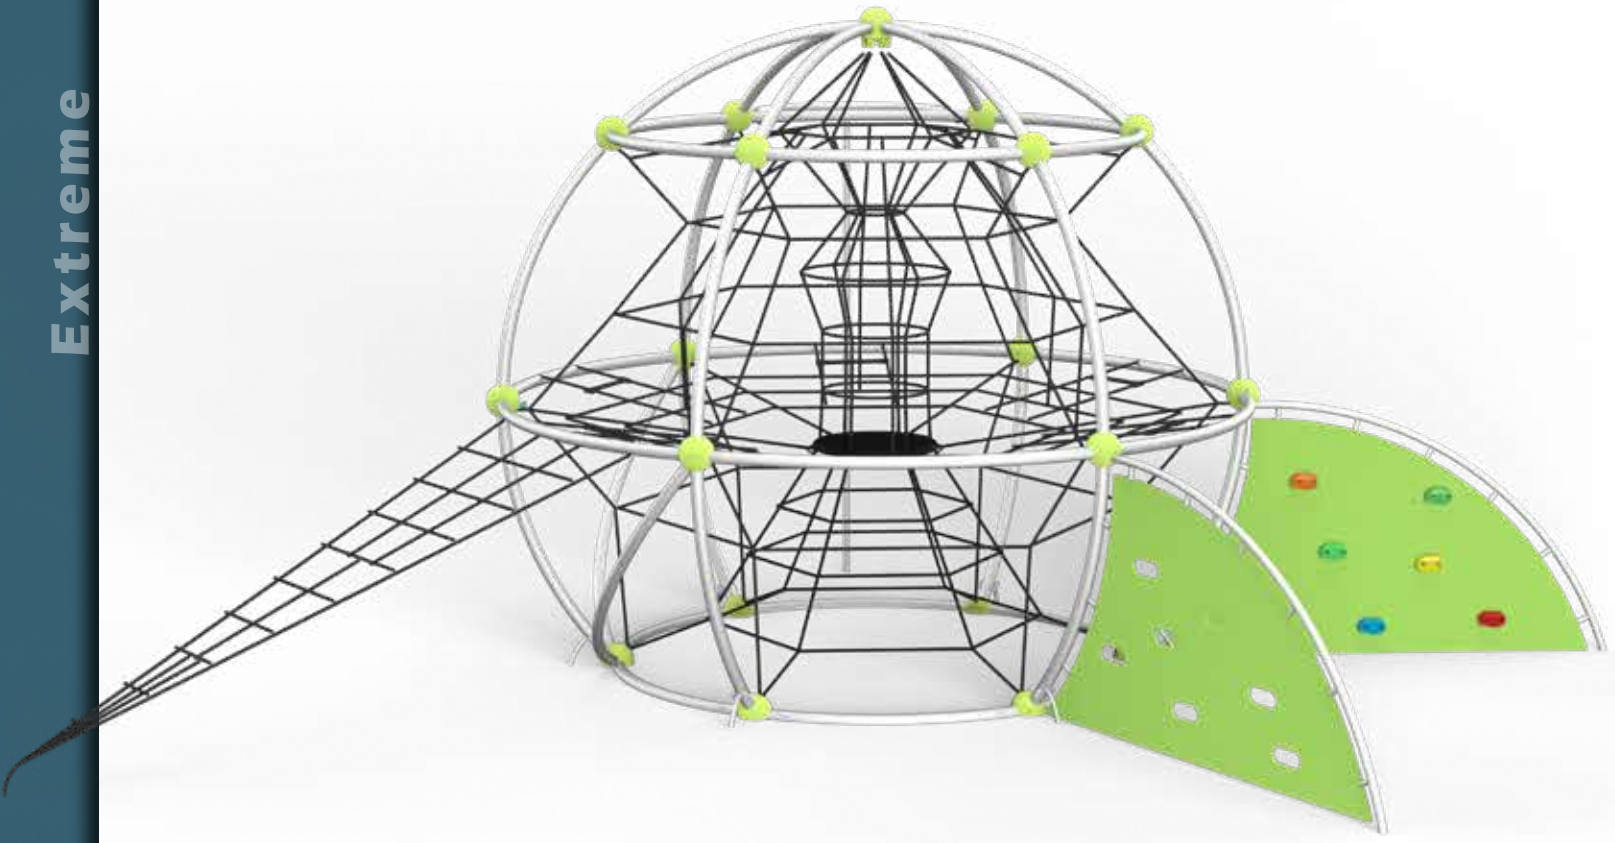

MP-5014

- Ages: 3+
- 28 Players
- L: 23
  W: 19.7
  H: 11.5
- Safety Zone 27/28

Extreme

Extreme