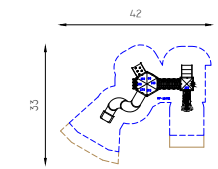

MP-10650

- For all ages
- 29 Players
- L: 32.8
W: 14.8
H: 13.1
- Safety Zone 49/24
- Accessible facility

MP-10681

- For all ages
- 40 Players
- L: 22.0
W: 17.4
H: 14.8
- Safety Zone 42/33
- Accessible facility