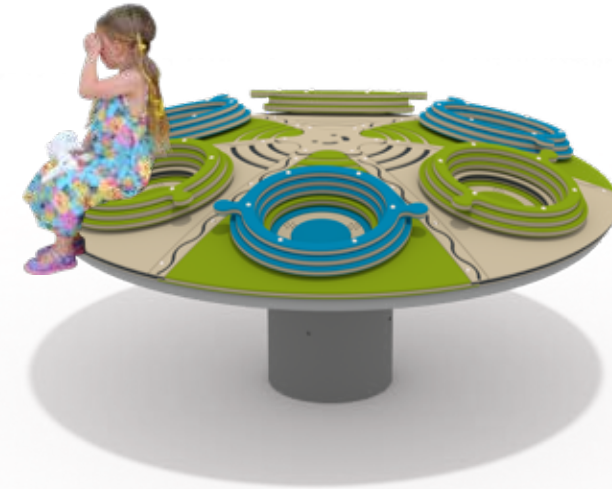

Motion & Movement

MP-2306

- Ages: 3+
- 14 Players
- L: 6.6
W: 6.6
H: 7.5
- Safety Zone 26/26

MP-2325

- Ages: 3+
- 6 Players
- L: 4.9
W: 4.9
H: 2
- Safety Zone 25/25
- Accessible facility

MP-2317

Available in several sizes