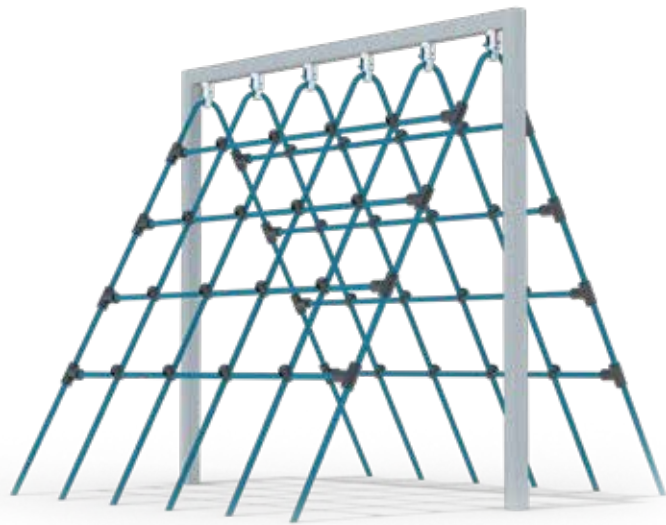

MP-5003

- Toddlers & children
- 8 Players
- L: 4.9
  W: 4.9
  H: 4.6
- Safety Zone 12/14