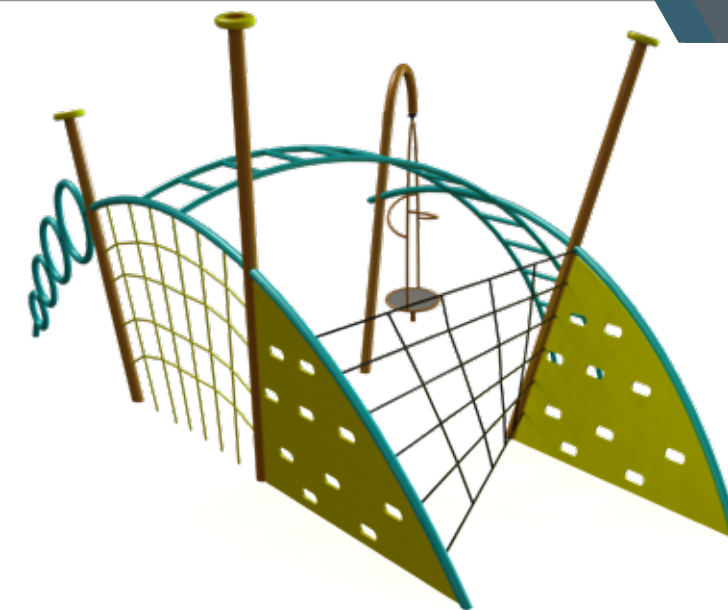

Ages: 3+
12 Players
L: 16.4
W: 16.4
H: 16.4
Safety Zone 32/29

MP-4660