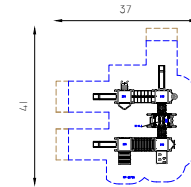

MP-10940

MP-10960A

- For all ages
- 68 Players
- L: 24.0
W: 20.3
H: 8.9
- Safety Zone 45/29
- Accessible facility

MP-10700

- For all ages
- 66 Players
- L: 23.0
W: 19.7
H: 13.1
- Safety Zone 37/41
- Accessible facility