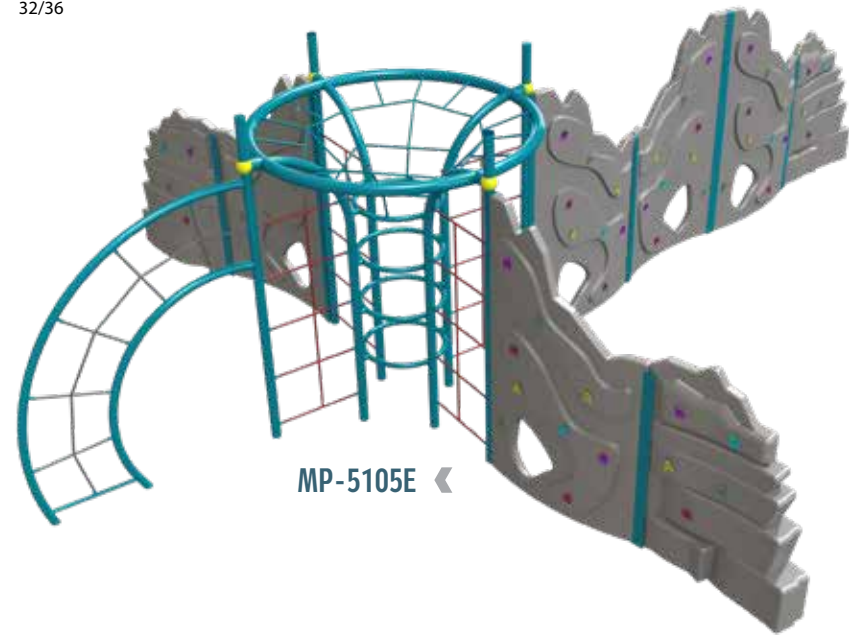

MP-4651

 Ages: 3+
 14 Players
 L: 16.4
 W: 19.7
 H: 9.8
 Safety Zone 28/27

MP-5019

 Ages: 3+
 12 Players
 L: 16.4
 W: 16.4
 H: 16.4
 Safety Zone 32/29

MP-4660

 Ages: 3+
 23 Players
 L: 21.3
 W: 13.8
 H: 9.8
 Safety Zone 31/24

Climbing walls

Ages: 3+	44 Players	L: 26.2 W: 31.2 H: 9.8	Safety Zone 32/36

MP-5105E <

MP-5105C <

MP-5105D <

MP-5105A <

MP-5105B <

MP-5105F <