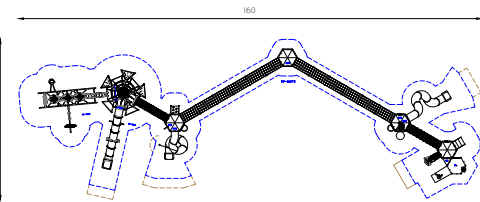

MP-10968

- For all ages
- 136 Players
- L: 34.4
  W: 27.2
  H: 23.0
- Safety Zone 50/39
- Accessible facility

MP-10975

- For all ages
- 201 Players
- L: 72.2
  W: 26.9
  H: 23.0
- Safety Zone 92/43
- Accessible facility

MP-10914

- For all ages
- 237 Players
- L: 144.4
  W: 78.7
  H: 18.7
- Safety Zone 160/55
- Accessible facility

Combined playgrounds

Combined playgrounds