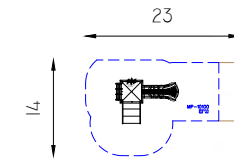

- Toddlers
- 13
  Players
- L: 13.1
  W: 4.9
  H: 11.8
- Safety
  Zone
  23/14
- Accessible
  facility