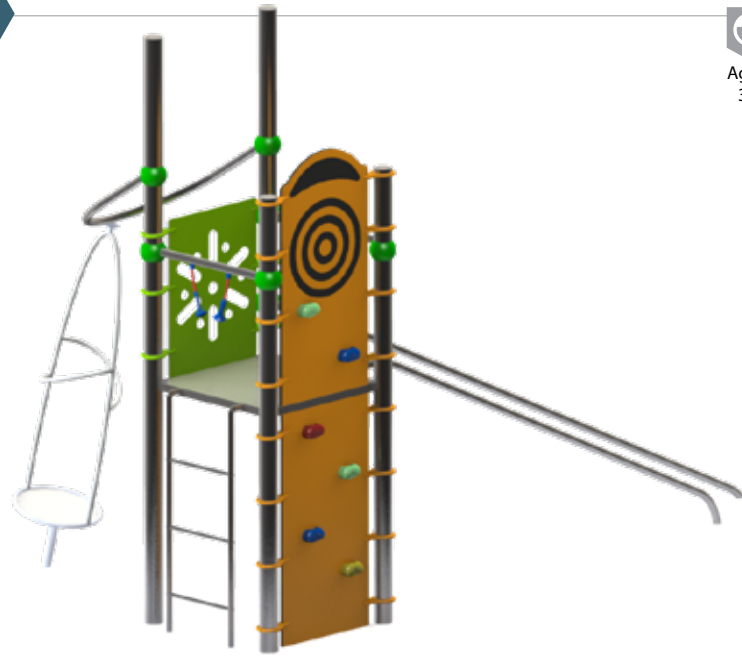

MP-10174B

 Ages: 3+
 22 Players
 L: 18.0
 Safety Zone 28/39
 W: 29.5
 H: 14.8

 Ages: 3+
 11 Players
 L: 8.2
 Safety Zone 22/17
 W: 18.4
 H: 14.8

MP-10970

MP-10610

 Ages: 3+
 9 Players
 L: 18.4
 W: 8.2
H: 11.8
Safety Zone 25/18