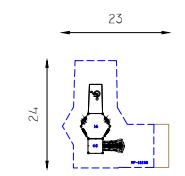

MP-10965

- For all ages
- 48 Players
- L: 21.0
W: 19.7
H: 13.1
- Safety Zone 27/32
- Accessible facility

Bridges

Game slopes

Rubber hills

MP-10238

- For all ages
- 18 Players
- L: 15.4
W: 9.8
H: 5.2
- Safety Zone 23/24
- Accessible facility