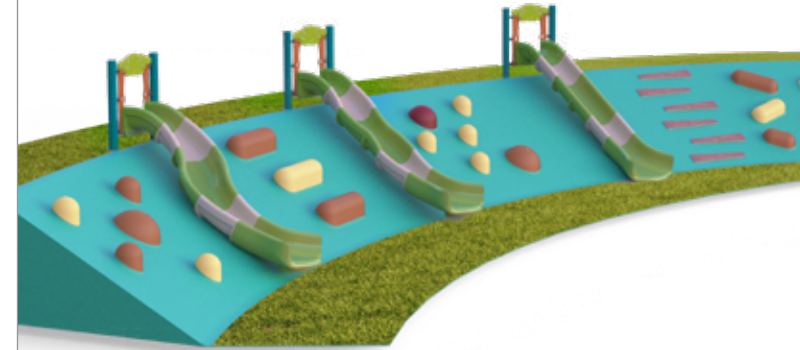

MP-10965

- For all ages
- 48 Players
- L: 21.0
W: 19.7
H: 13.1
- Safety Zone 27/32
- Accessible facility

Bridges

Game slopes

Rubber hills

MP-10238

- For all ages
- 18 Players
- L: 15.4
W: 9.8
H: 5.2
- Safety Zone 23/24
- Accessible facility