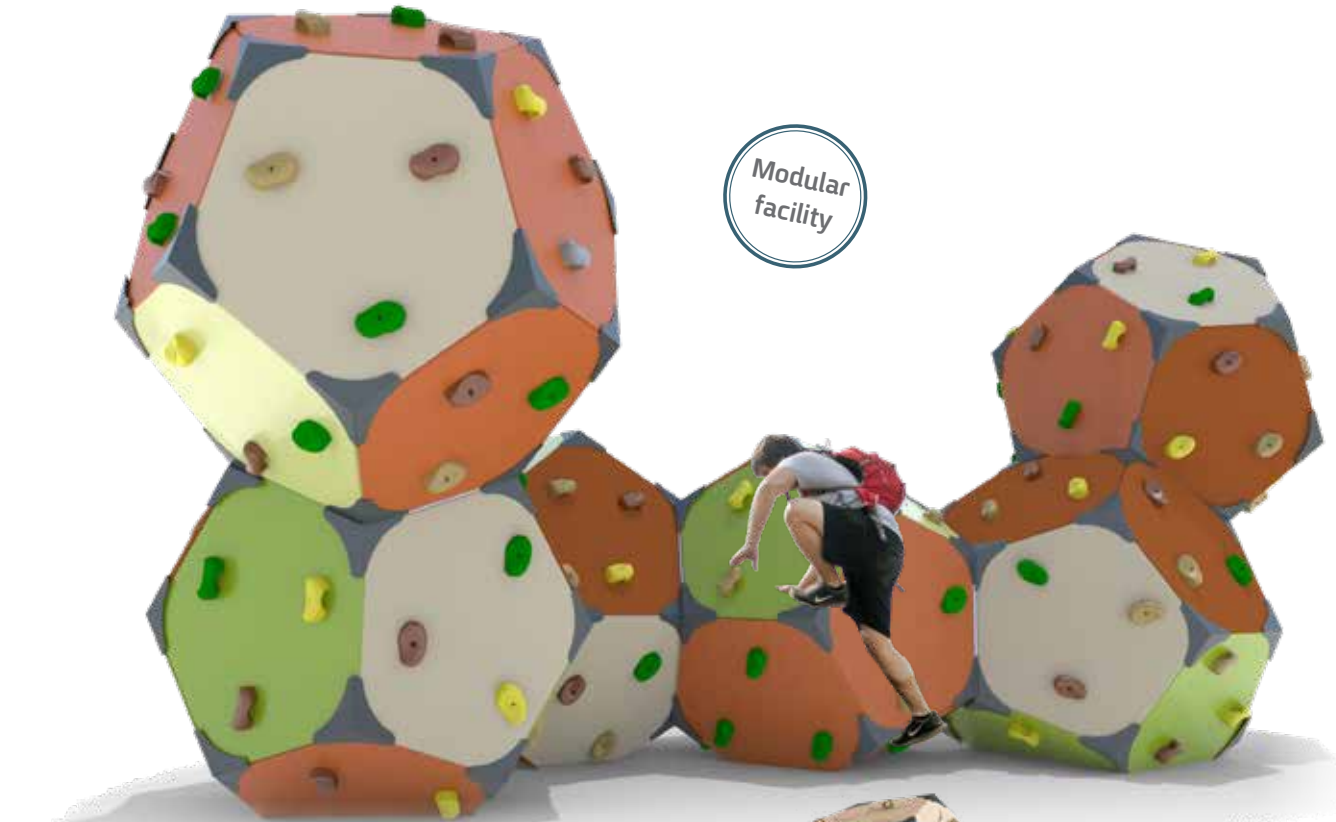

-  Ages: 3+

MP-5102

➤ Adapted to terrain conditions

MP-5115

-  Ages: 3+
-  66 Players
-  L: 19.7
W: 14.8
H: 9.2
-  Safety Zone 25/35

Ages: 3+	78 Players	L: 72.2 W: 39.4 H: 36.1	Safety Zone 57/68

MP-10983

Yaniv Zeigler
Chief Designer

The biggest seesaw ever, with room for all the children! And it will only be his or hers... The fastest carousel that won't make you dizzy. An ice-cream-shaped tower! Really, one you can actually eat! And most important, a floor like a carpet of candies! Like in Hansel and Gretel...