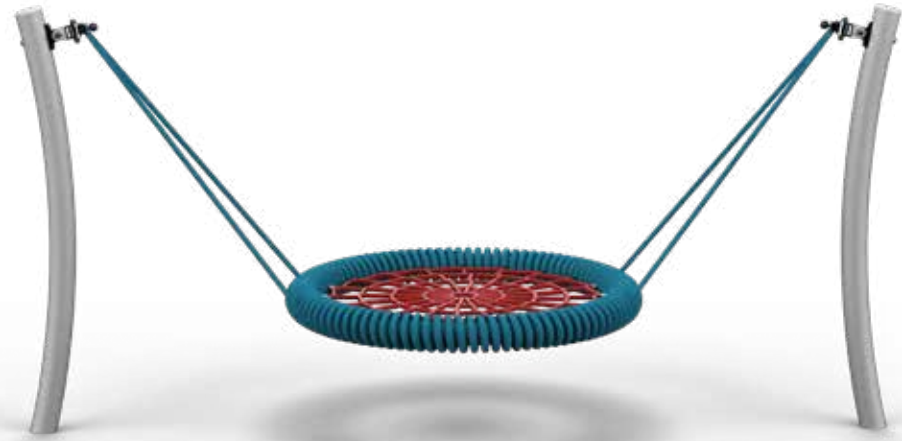

6. MP-10911 | page 17

5. MP-2579 | page 115

4. MP-2257 | page 92

3. MP-2276 | page 120

2. MP-2405A | page 103

1. MP-2580 | page 127

Tripod swings

- For all ages
- 5 Players
- L: 9.8
W: 4.9
H: 7.2
- Safety Zone 29/16
- Accessibility facility

MP-2416

Stainless steel / metal

- For all ages
- 4 Players
- L: 9.8
W: 3.0
H: 4.9
- Safety Zone 16/25
- Accessible facility

Arch Swing

Selectable seats

- For all ages
- 7 Players
- L: 11.5
W: 5.9
H: 8.2
- Safety Zone 33/29
- Accessible facility