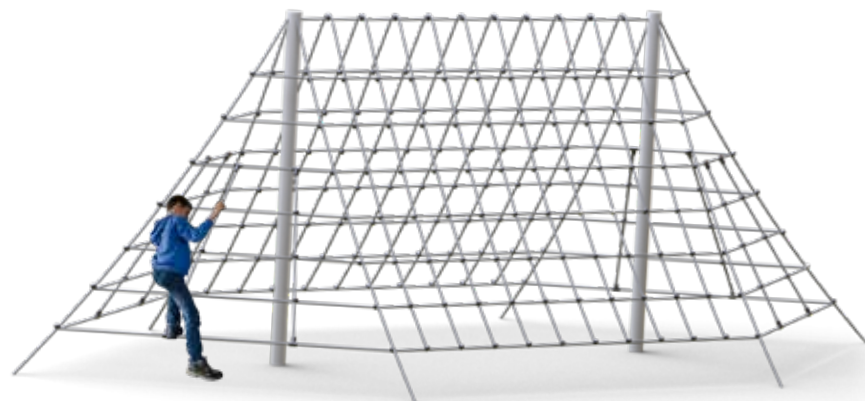

 Ages: 3+
 36 Players
 L: 23.0
 Safety Zone 26/38
W: 13.1
H: 18.0

MP-4653

 Ages: 3+
 17 Players
 L: 19.7
 Safety Zone 29/26
W: 19.7
H: 9.8

MP-5004

 Ages: 3+
 28 Players
 L: 16.4
 W: 29.5
 H: 11.5
 Safety Zone 41/26