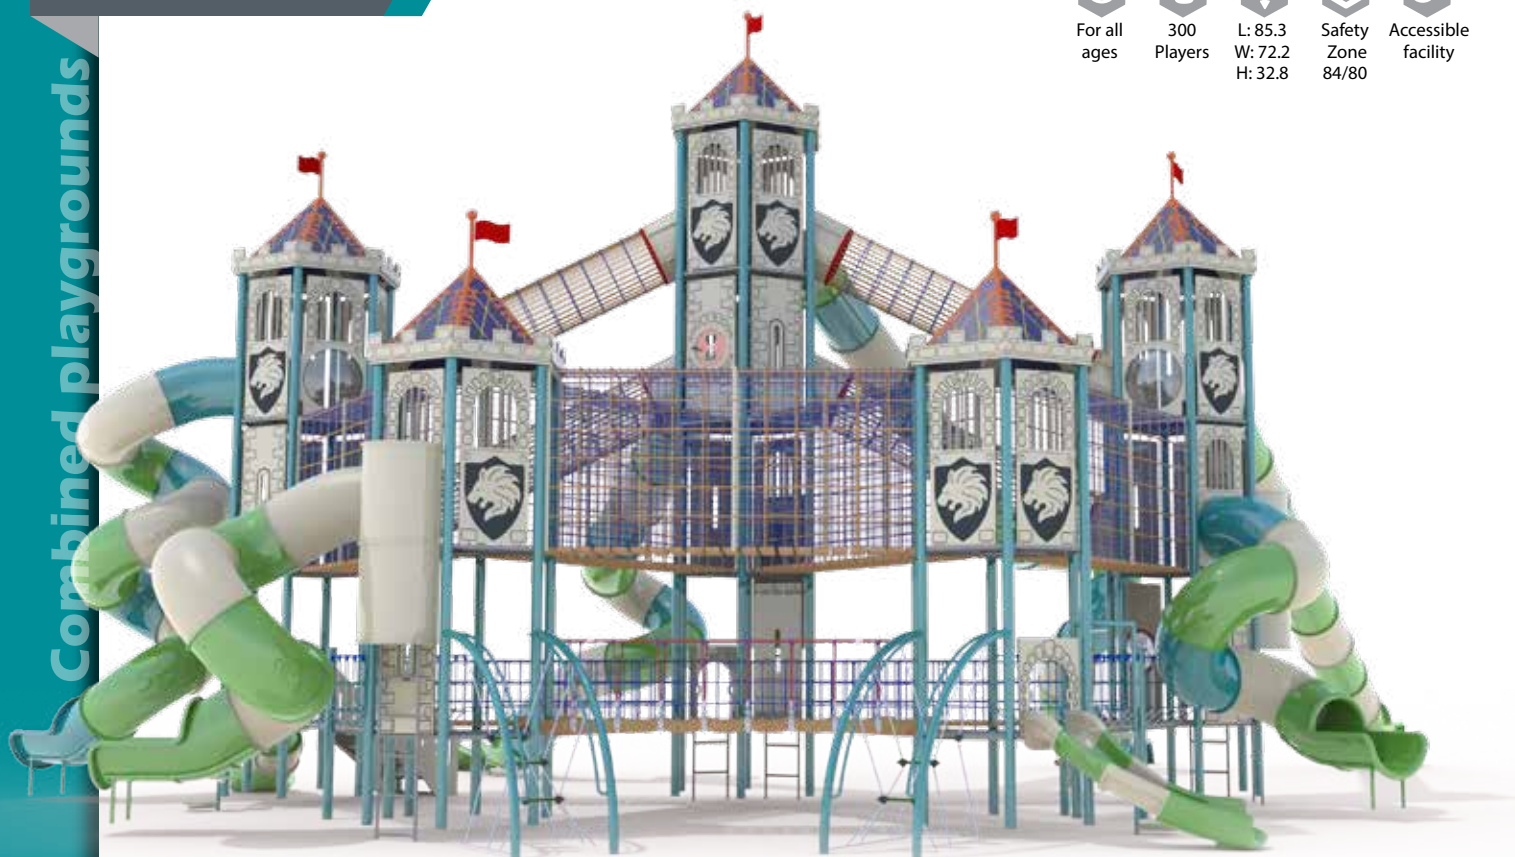

MP-10921

- For all ages
- 300 Players
- L: 85.3
  W: 72.2
  H: 32.8
- Safety Zone 84/80
- Accessible facility

Combined playgrounds

Combined playgrounds