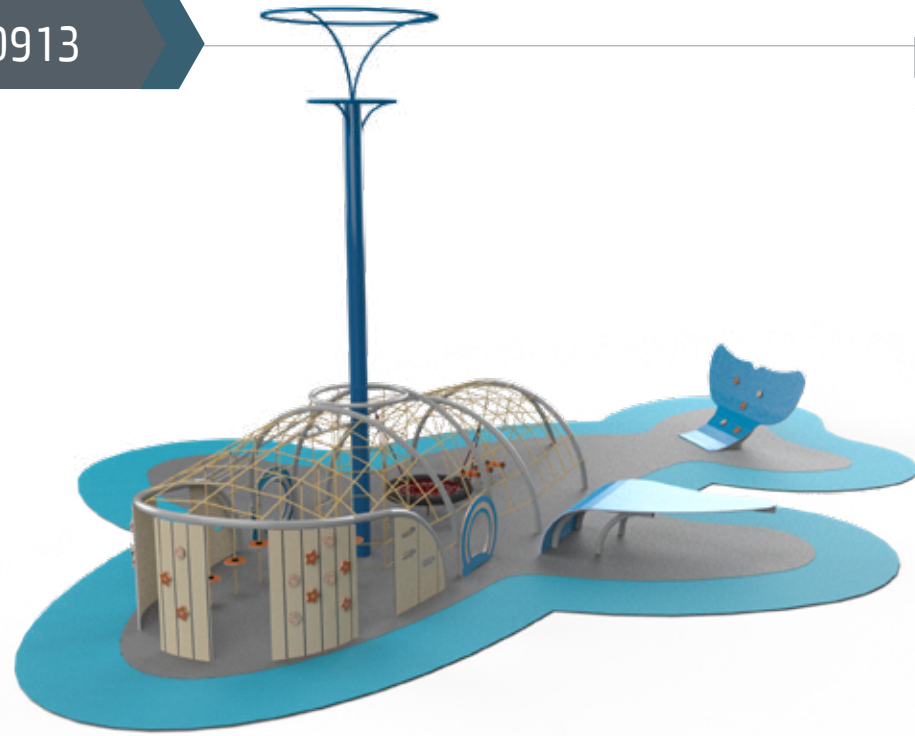

3. Rubber hills | page 76

2. MP-10800 | page 76

1. MP-24161 | page 102

MP-10913

- Ages: 3+
- 50 Players
- L: 41.0
W: 29.5
H: 21.3
- Safety Zone 29/44

MP-10800 C

Accessible in any version <

- For all ages
- 78 Players
- L: 32.8
W: 49.2
H: 19.7
- Safety Zone 61/58
- Accessibility facility