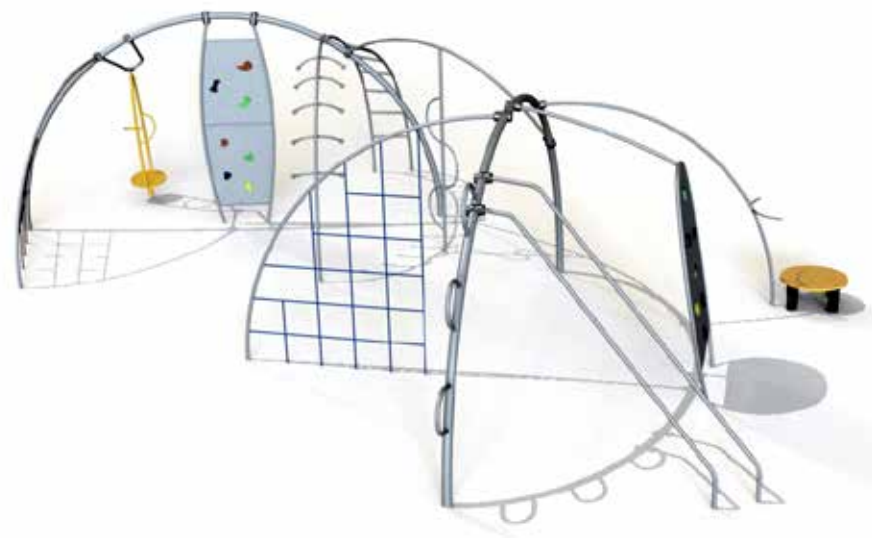

-  Ages: 3+
-  28 Players
-  L: 23
W: 19.7
H: 11.5
-  Safety Zone 27/28

Extreme

Extreme

MP-4652

Ages: 3+
 25 Players
 L: 32.8
 W: 36.1
 H: 10.2
 Safety Zone 53/37

MP-4663

Ages: 3+
 23 Players
 L: 19.7
 W: 19.7
 H: 9.8
 Safety Zone 29/33