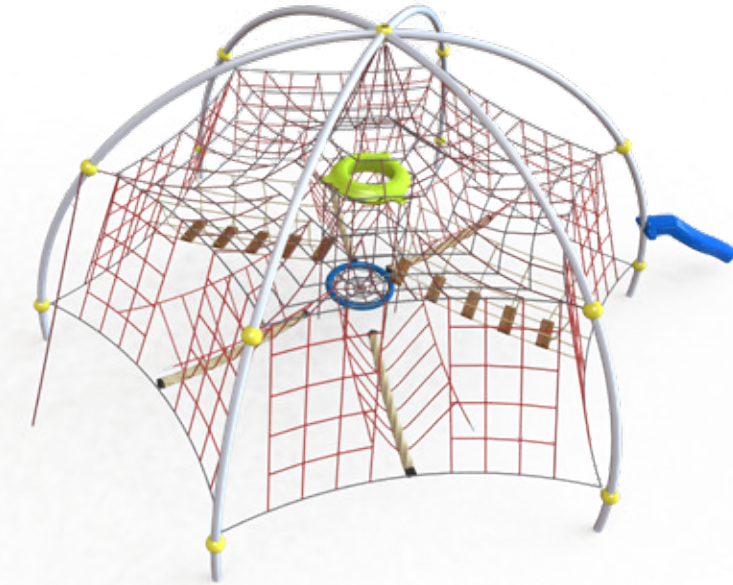

Ages: 3+
44 Players
L: 32.8
W: 23
Safety Zone
H: 13.1
40/43