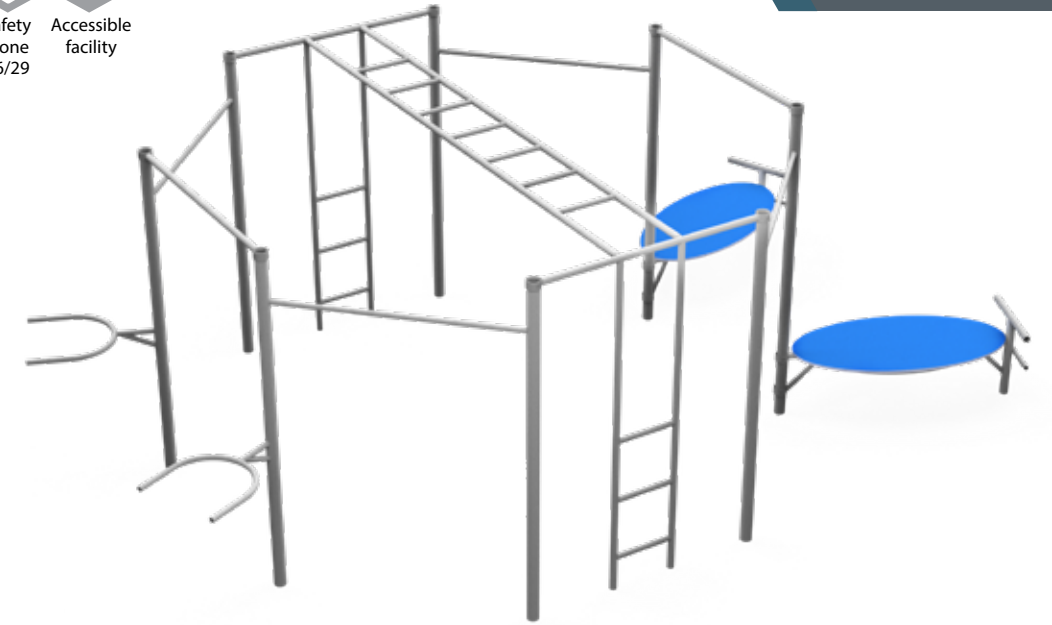

MP-10982

 Ages: 3+
 5 Players
 L: 16.4
 W: 6.6
H: 9.8
Safety Zone 26/13

MP-5012

- Ages: 3+
- 8 Players
- L: 12.5
W: 9.2
H: 2.0
- Safety Zone 15/18

MP-3507

- Ages: 3+
- 12 Players
- L: 11.8
W: 11.8
H: 6.6
- Safety Zone 26/29
- Accessibility facility