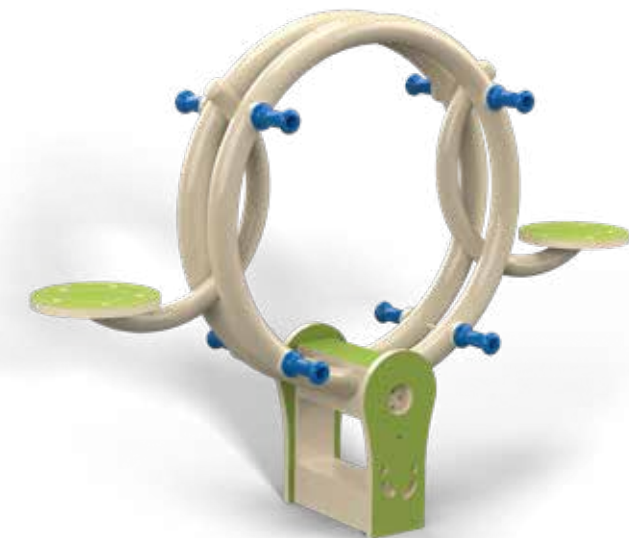

- Ages: 3+
- 4 Players
- L: 6.6
W: 3.0
H: 4.9
- Safety Zone 12/14

MP-2213

- Ages: 3+
- 2 Players
- L: 4.9
W: 2.0
H: 6.2
- Safety Zone 12/15
- Accessible facility

MP-2230

Stainless steel / metal

- For all ages
- 2 Players
- L: 4.9
W: 1.3
H: 3.6
- Safety Zone 8/14
- Accessible facility