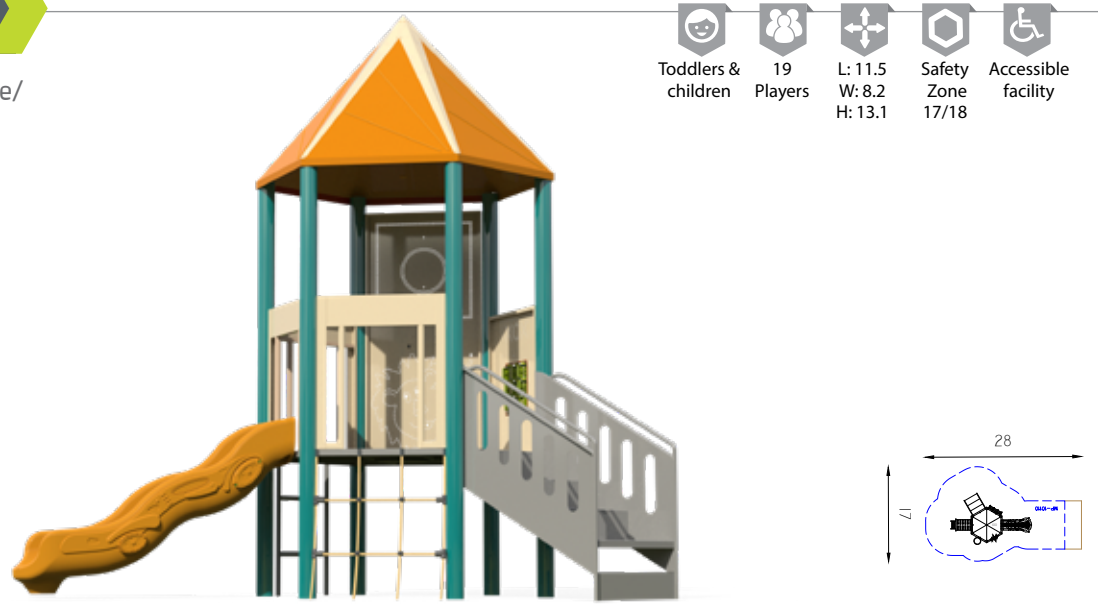

Early Childhood

MP-2530

Option for accessible/inaccessible facility

- Toddlers & children
- 13 Players
- L: 13.1
W: 3.3
H: 8.2
- Safety Zone 12/25
- Accessible facility

MP-10110

Option for accessible/inaccessible facility

- Toddlers & children
- 19 Players
- L: 11.5
W: 8.2
H: 13.1
- Safety Zone 17/18
- Accessible facility

MP-10225

Option for accessible/
inaccessible facility

- Toddlers
- 18
Players
- L: 10.5
W: 84.6
H: 5.2
- Safety
Zone
19/17
- Accessible
facility