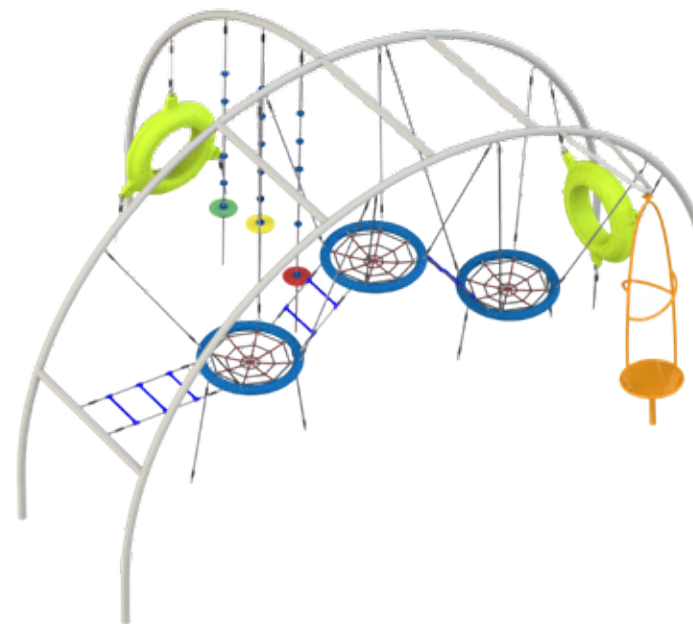

-  Ages: 3+
-  28 Players
-  L: 23
W: 19.7
H: 11.5
-  Safety Zone 27/28

Extreme

Extreme

MP-4652

Ages: 3+
 25 Players
 L: 32.8
 W: 36.1
 H: 10.2
 Safety Zone 53/37

MP-4663

Ages: 3+
 23 Players
 L: 19.7
 W: 19.7
 H: 9.8
 Safety Zone 29/33