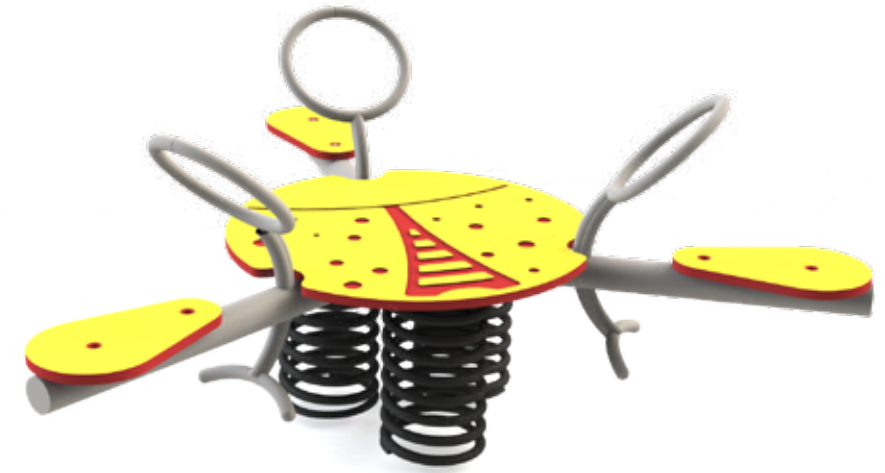

- For all ages
- 4 Players
- L: 5.6
W: 5.6
H: 2.3
- Safety Zone 14/14
- Accessible facility

MP-2245

MP-2247

- For all ages
- 1 Player
- L: 3.3
W: 3.3
H: 3.3
- Safety Zone 12/12
- Accessible facility

- For all ages
- 3 Players
- L: 4.3
W: 4.3
H: 2.3
- Safety Zone 12/13
- Accessible facility