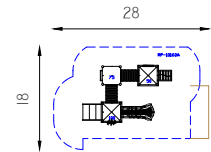

MP-10160

- Toddlers &
  children
- 27
  Players
- L: 14.1
  W: 11.8
  H: 10.5
- Safety
  Zone
  18/28
- Accessible
  facility