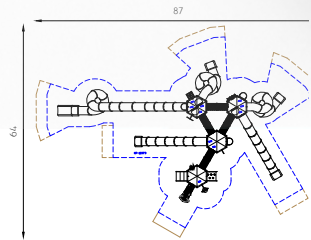

- For all ages
- 145 Players
- L: 39.4
W: 62.3
H: 24.0
- Safety Zone 74/61
- Accessibility facility

Premium model

MP-10910 C

MP-10910 B

MP-10910 A

MP-10979

- For all ages
- 210 Players
- L: 59.1
W: 42.7
H: 32.8
- Safety Zone 64/87
- Accessible facility