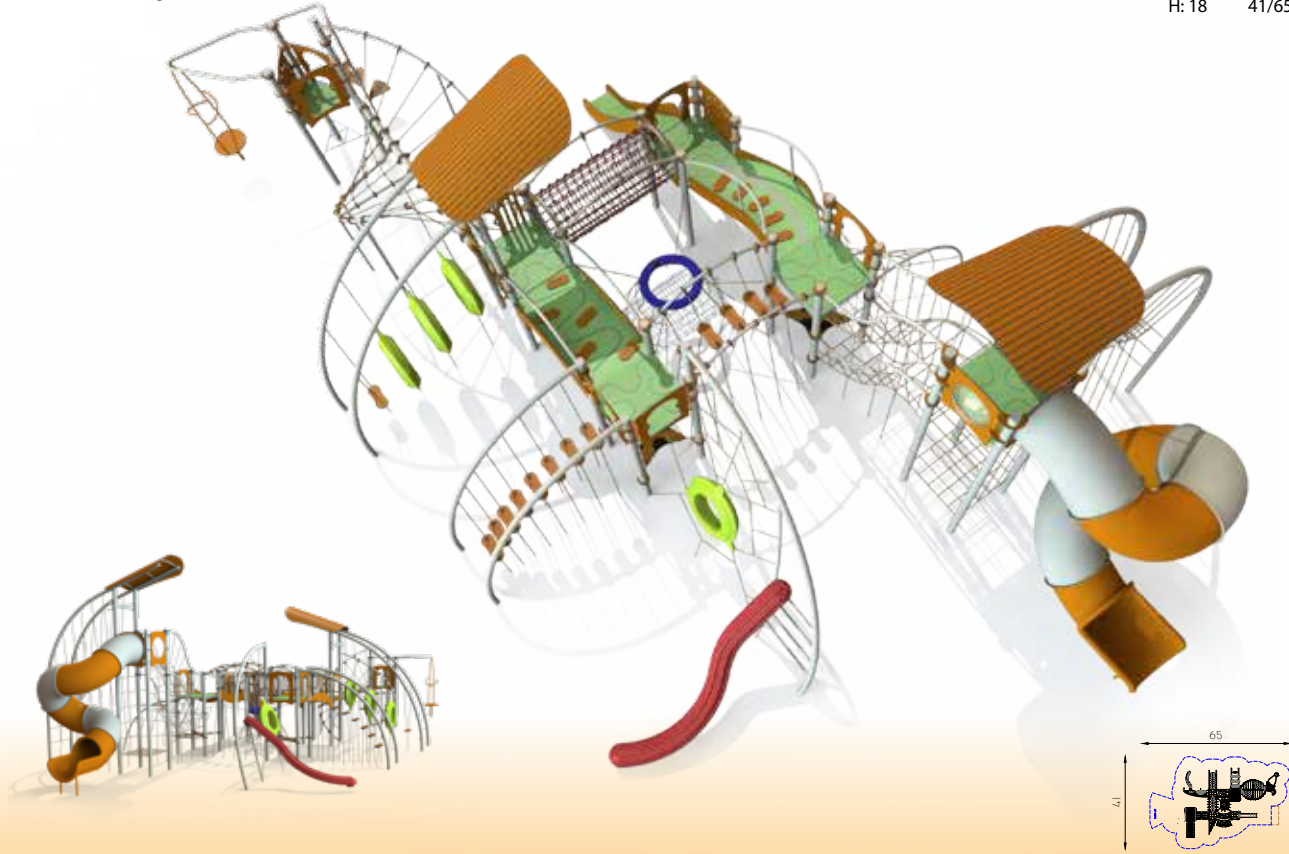

Competition winner
The international design
reddot

MP-10971

▶ Accessibility kit must be added 

			
Ages: 3+	141 Players	L: 49.2 W: 29.5 H: 18	Safety Zone 41/65

Extreme

Extreme

MP-5106

-  Ages: 3+
-  30 Players
-  L: 18.7
W: 16.4
H: 9.8
-  Safety Zone 23/25
-  Accessible facility