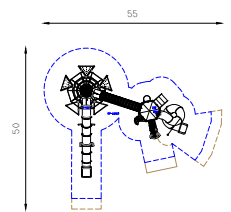

- For all ages
- 84 Players
- L: 38.1
  W: 31.2
  H: 22.0
- Safety Zone 64/37
- Accessible facility

- For all ages
- 77 Players
- L: 36.1
  W: 19.7
  H: 18.4
- Safety Zone 50/55
- Accessible facility

MP-10915