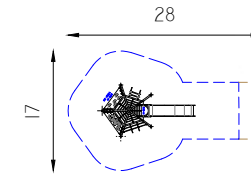

Toddlers & children
 15 Players
 L: 12.5
 W: 7.5
 H: 9.2
 Safety Zone
 28/17

MP-5024

Toddlers
 32 Players
 L: 24.0
 W: 15.7
 H: 4.3
 Safety Zone
 37/23
 Accessible facility

MP-2558

MP-5016

- Toddlers & children
- 12 Players
- L: 8.2
W: 8.2
H: 6.6
- Safety Zone 18/18
- Accessible facility