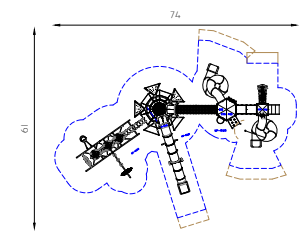

- For all ages
- 145 Players
- L: 39.4
  W: 62.3
  H: 24.0
- Safety Zone 74/61
- Accessibility facility

Premium model

MP-10910 C