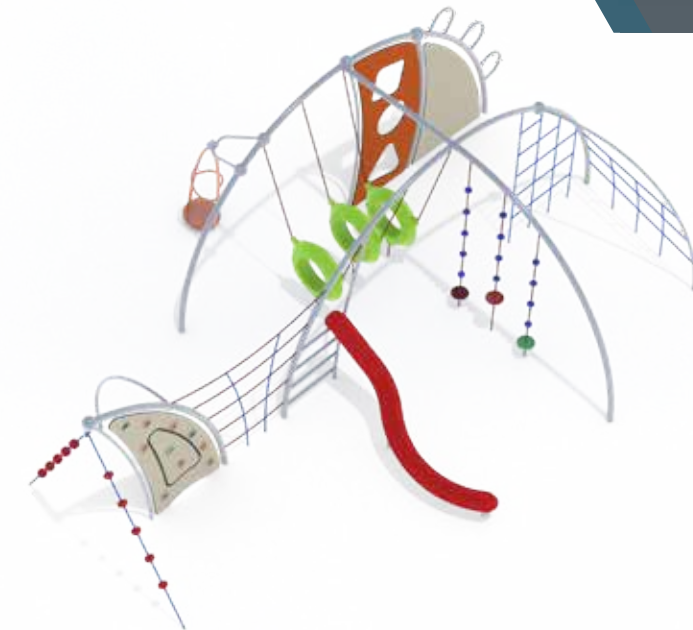

Ages: 3+
29 Players
L: 31.2
W: 21.3
Safety Zone
H: 9.8
41/33