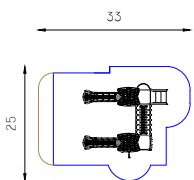

6. MP-10620 | page 71

5. MP-2504 | page 128

4. MP-2230 | page 89

3. MP-2325 | page 81

2. MP-10630 | page 110

1. MP-2246 | page 93

MP-10631

- For all ages
- 44 Players
- L: 18.7
W: 16.4
H: 13.1
- Safety Zone 33/25
- Accessible facility