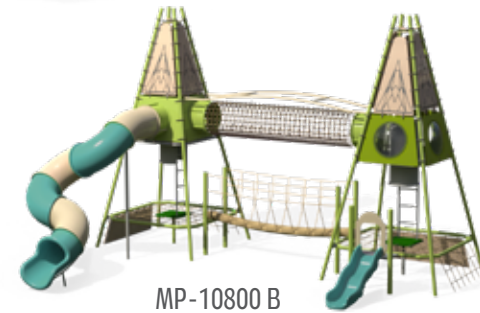

3. Rubber hills | page 76

2. MP-10800 | page 76

1. MP-24161 | page 102

MP-10913

- Ages: 3+
- 50 Players
- L: 41.0
W: 29.5
H: 21.3
- Safety Zone 29/44

MP-10800 C

Accessible in any version <

- For all ages
- 78 Players
- L: 32.8
W: 49.2
H: 19.7
- Safety Zone 61/58
- Accessibility facility

MP-10800 B

MP-10800 A

MP-5015

Available in several versions

Ages: 3+	33 Players	L: 32.8 W: 15.4 H: 16.4	Safety Zone 47/26

MP-5005

Ages: 3+	44 Players	L: 26.2 W: 26.2 H: 21.3	Safety Zone 36/36

MP-5014