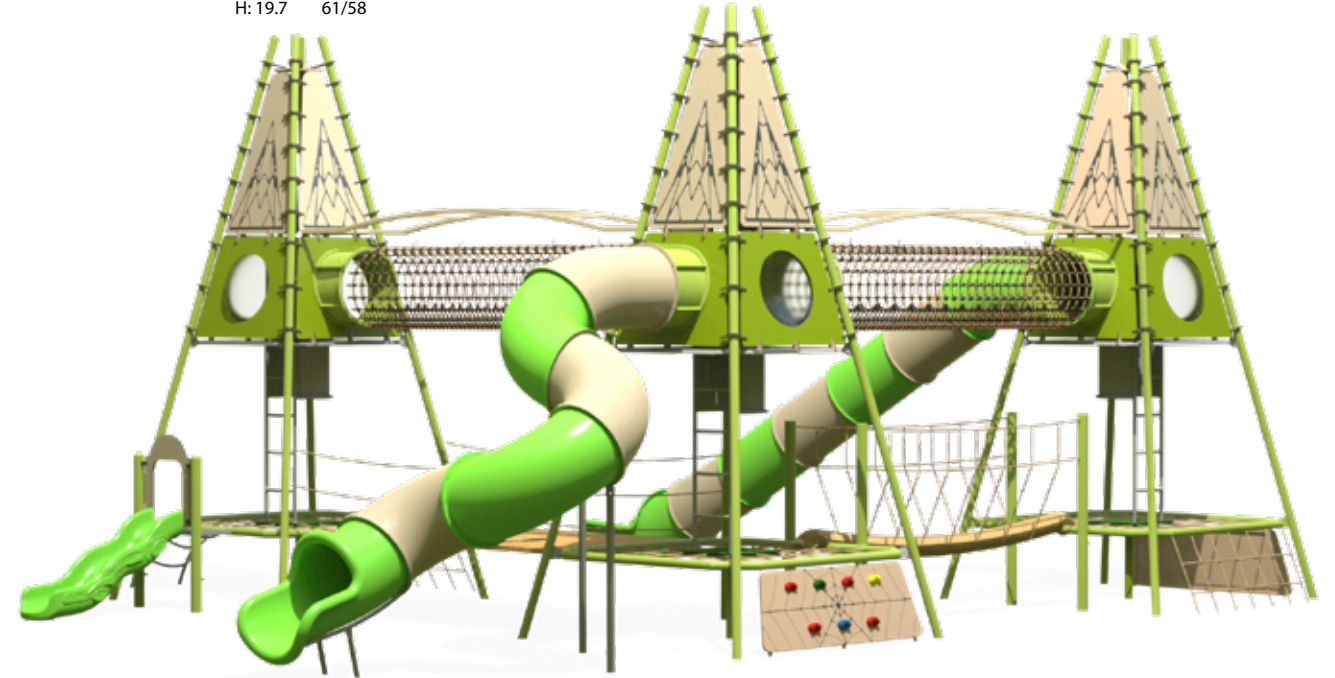

3. Rubber hills | page 76

2. MP-10800 | page 76

1. MP-24161 | page 102

MP-10913

- Ages: 3+
- 50 Players
- L: 41.0
W: 29.5
H: 21.3
- Safety Zone 29/44

MP-10800 C

Accessible in any version <

- For all ages
- 78 Players
- L: 32.8
W: 49.2
H: 19.7
- Safety Zone 61/58
- Accessibility facility