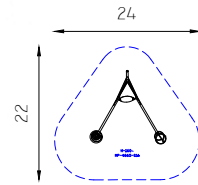

MP-2301

- For all ages
- 6 Players
- L: 5.2
W: 5.2
H: 2.6
- Safety Zone 25/25

MP-4665

- Ages: 3+
- 10 Players
- L: 13.1
W: 13.1
H: 8.2
- Safety Zone 22/24
- Accessible facility

MP-2313

- For all ages
- 3 Players
- L: 3.3
W: 3.3
H: 3.3
- Safety Zone 13/13
- Accessible facility