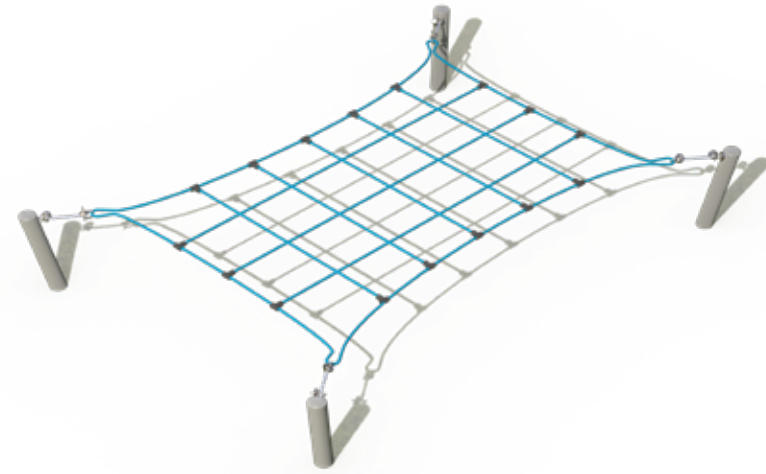

MP-5012

- Ages: 3+
- 8 Players
- L: 12.5
  W: 9.2
  H: 2.0
- Safety Zone 15/18