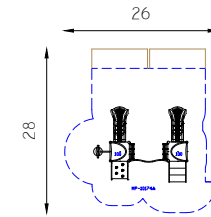

MP-10174

- Toddlers & children
- 29 Players
- L: 13.8
  W: 16.4
  H: 11.8
- Safety Zone 126/28
- Accessible facility