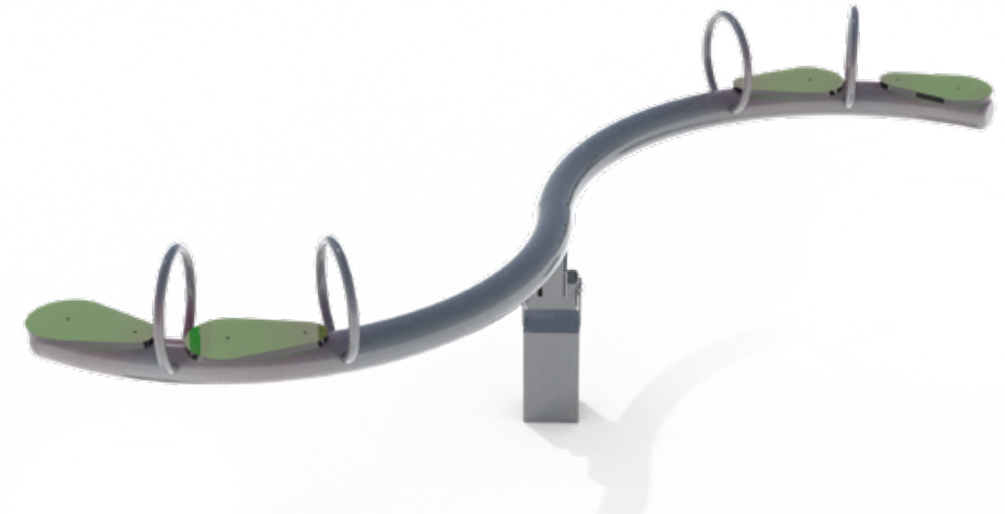

For all ages
4 Players
L: 9.8
W: 3.9
H: 3.3
Safety Zone 21/14
Accessible facility

MP-2426