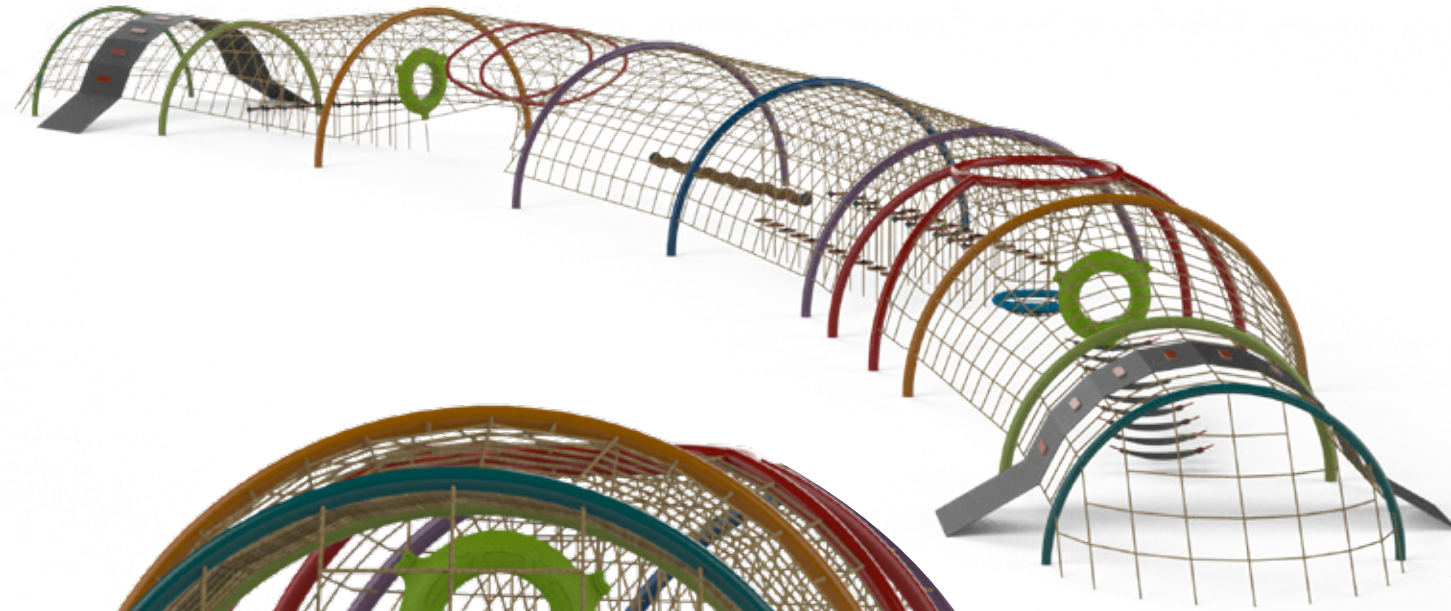

For all ages

180 Players

L: 68.9
W: 44.3
H: 26.2

Safety Zone
83/32

Accessible facility

MP-10911

MP-10912

 Ages: 3+
 128 Players
 L: 114.8
 W: 24.9
 Safety Zone
 H: 6.6
 125/37