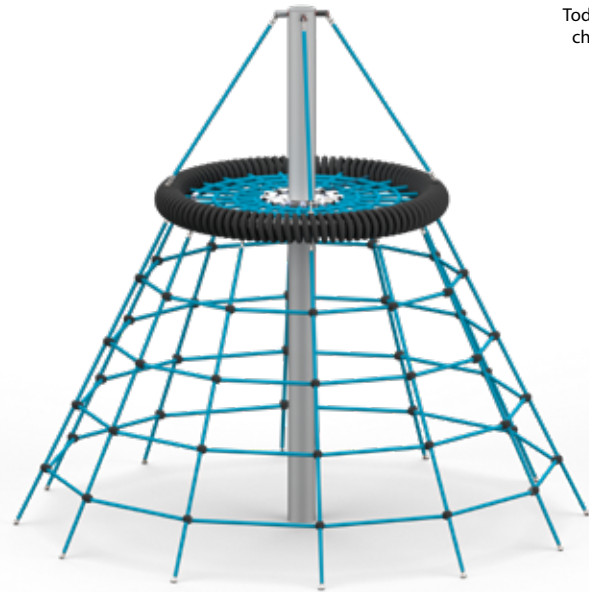

Toddlers & children
 15 Players
 L: 12.5
 W: 7.5
 H: 9.2
 Safety Zone
 28/17

MP-5024

Toddlers
 32 Players
 L: 24.0
 W: 15.7
 H: 4.3
 Safety Zone
 37/23
 Accessible facility

MP-2558

MP-5016

- Toddlers & children
- 12 Players
- L: 8.2
W: 8.2
H: 6.6
- Safety Zone 18/18
- Accessible facility