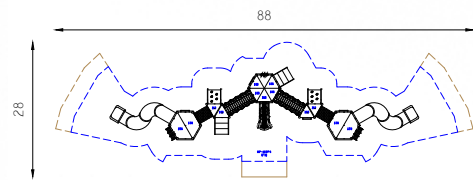

Wheelchair adapted swing for the public space without the need of fencing according to the 1498 standard

Infants & Toddlers

MP-10974

Infants & Toddlers

- For all ages
- 92 Players
- L: 65.6
W: 13.8
H: 17.1
- Safety Zone 88/28
- Accessibility facility